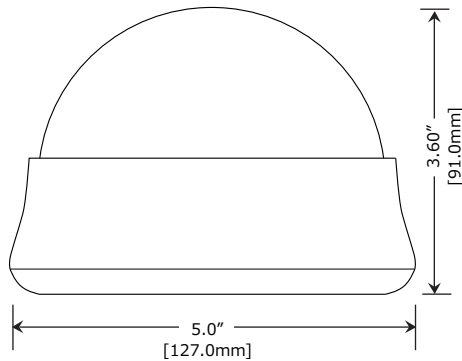

Specifications

Model		CMD4350/CMD4350B	CMD4363/CMD4363B	smart IR	CMD4365/CMD4365B
Image	Image Sensor	SONY 1/3" Super HAD II CCD	PixelPlus 1/3" CCD		760H Color CCD
	Effective Pixels	NTSC: 510 (H) X 492 (V)	NTSC:		NTSC:
	Horizontal Resolution	540 TVL	600 TVL		650 TVL
Lens	Focal Length	2.8 ~ 12mm varifocal lens	2.8 ~ 12mm varifocal lens		2.8 ~ 12mm varifocal lens
	Iris	AES	-		-
	Focus	Manual	-		-
	Zoom	Manual	-		-
	Video System	NTSC	NTSC		NTSC
	Video Scanning Type	2:1 Interlace	2:1 Interlace		2:1 Interlace
	Sync. System	Internal	Internal		Internal
Electrical	S/N Ratio	> 50dB(AGC off)	> 50dB(AGC off)		> 50dB(AGC off)
	Min. Illumination	0.1 Lux	0.1 Lux		0.1 Lux
	Video Output	1 BNC, 1.0 Vp-p, 75 Ohm Comp.	1 BNC, 1.0 Vp-p, 75 Ohm Comp.		1 BNC, 1.0 Vp-p, 75 Ohm Comp.
	Electronic Shutter	1/60 ~ 1/100,000 sec	1/60 ~ 1/100,000 sec		1/60 ~ 1/100,000 sec
	Wide Dynamic Range	Digital WDR (ATR)	-		-
Function	ATR	Horizontal/Vertical Flip, ON/OFF	-		-
	OSD	-	-		-
	White Balance	Yes (ATW / Manual / AWC/PUSH)	-		-
	Back Light Compensation	OFF/ON (48 zones compensation)	-		-
	Gain Control	Auto	-		-
	DNR	2D DNR	-		-
	Infrared Red Lamps	21 pcs IR LED @850nm	21 pcs IR LED		21 pcs IR LED
Infrared LED	Effective IR Distance	66ft	66ft		66ft
	Input Voltage	DC 12V +/- 10%, Auto polarity	DC 12V +/- 10%, Auto polarity		DC 12V +/- 10%, Auto polarity
Power	Power Consumption	Max. 300mA	Max. 300mA		Max. 300mA
	Weather Protection	N/A	-		-
Environment	Vandal Protection	N/A	-		-
	Operating Temperature	14°F ~ 113 °F	14°F ~ 113 °F		14°F ~ 113 °F
	Storage Temperature	-22°F ~ 140 °F	-22°F ~ 140 °F		-22°F ~ 140 °F
	Chassis Material & Color	Plastic & White (CMD4350) Black (CMD4350B)	Plastic & White (CMD4363) Black (CMD4363B)		Plastic & White (CMD4365) Black (CMD4365B)
Mechanical	Product Net Weight	.79lbs	.79lbs		.79lbs
	Product Dimension	127mm x 91mm	127mm x 91mm		127mm x 91mm