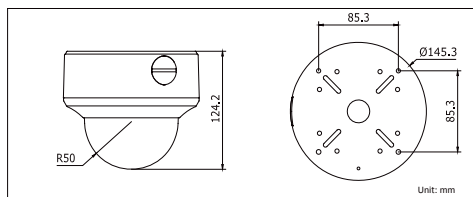

CMHD3423D

HD1080P HD-TVI Vandal Proof Dome Camera

Key features

- HD1080P Video Output
- Adopt HDTV Technology
- True Day/Night
- Smart IR
- 131ft(40m) IR distance
- OSD Menu via UTC technology with Platinum TVI DVR
- Vandal Proof
- 3-axis

Dimensions

CMHD3423D	
Camera	
Image Sensor	1 / 2.7" Sensor
Signal System	NTSC/PAL(Euro Version)
Effective Pixels	1930(H)*1088(V)
Min. Illumination	0.1 Lux @(F1.2,AGC ON), 0 Lux with IR
Shutter speed	NTSC:1/30 s(PAL:1/25 s) to 1/50,000 s
Lens	2.8-12mm Angle of View: 102° -35°
Day & Night	ICR
Synchronization	Internal synchronization
Video Frame Rate	NTSC:1080p@30fps/PAL:1080p@25fps
HD Video Output	1 Analog HD output
S / N Ratio	More than 52dB
Menu	
Camera ID	On/off (0-255)
AGC	Support
D/N Mode	Color/BW/Auto/EXT
White Balance	Auto/User/Push/8000K/6000K/4200K/3200K/HOLD
Privacy Mask	On/Off, maximum 2 zones
Motion Detection	On/Off, maximum 4 zones
BLC	Support
Anti-flicker	On/off
Language	English, Chinese
Function	Mirror
General	
Working Temperature /Humidity	-40 ° F - 140 ° F (-40 ° C - 60 ° C) Humidity 90% or less (non-condensing)
Power Supply	12V DC,AC 24V
Power Consumption	Max. 4W
Weather Proof Ratings	IP66
IR Range	Up to 131ft(40m)
Dimensions	φ 5.7" × 4.9" (φ145.3 × 124.2 mm)
Weight	2.0lb(880g)