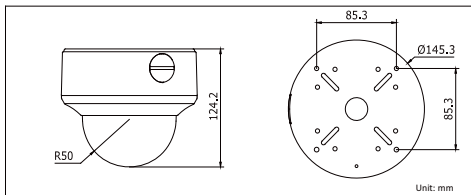

### Dimensions

CMHD3423DW	
<b>Camera</b>	
Image Sensor	1 / 3" Sensor
Signal System	NTSC / PAL(Euro Version)
Effective Pixels	1920(H)*1080(V)
Min. Illumination	0.014 Lux @ (AGC ON),0 Lux with IR
Shutter speed	NTSC: 1/30 s(PAL: 1/25 s) to 1/50,000 s
Lens	2.8-12mm Angle of view: 92° - 32°
Day & Night	ICR
Synchronization	Internal synchronization
Video Frame Rate	NTSC:1080p@30fps/ PAL: 1080p@25fps
HD Video Output	1 Analog HD output
S / N Ratio	More than 52dB
<b>Menu</b>	
Scene	Indoor, Outdoor, Indoor1, LOW-LIGHT
Camera ID	On/off (15 characters, position programmable)
AGC	Support
D/N Mode	Color/BW/EXT
White Balance	ATW, AWC-SET, Indoor, Outdoor, Manual
Privacy Mask	On/Off, maximum 8 zones
Motion Detection	On/Off, maximum 4 zones
BLC	Support
Anti-flicker	On/off
Language	English, Japanese, CHN1, CHN2, Korean, German, French, Italian, Spanish, Polish, Russian, Portuguese, Dutch, Turkish, Hebrew and Arabic
Function	Eclipse, Digital noise reduction, Digital zoom(62x), Slow shutter, Mirror, Defog, Defect pixel correction, SMART D-ZOOM
<b>General</b>	
Working Temperature / Humidity	-4 ° F - 140 ° F (-20 ° C - 60 ° C) Humidity 90% or less (non-condensing)
Power Supply	12V DC, 24V AC
Power Consumption	Max. 6.5W
Weather Proof Ratings	IP66
IR Range	Up to 131ft(40m)
Impact Protection	IEC60068-2-75 test, Eh, 20J; EN50102, up to IK10.
Dimensions	φ 5.72" × 4.89" ( φ145.3 × 124.2 mm )
Weight	2.0lb(880g)