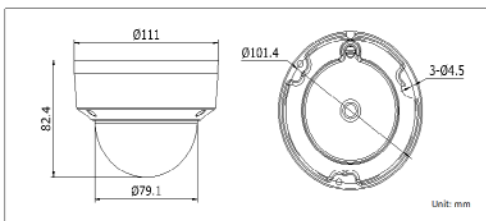

### Dimensions

CMHD7422	
<b>Camera</b>	
Image Sensor	1 / 2.7" Sensor
Signal System	NTSC/PAL(Euro Version)
Effective Pixels	1930(H)*1088(V)
Min. Illumination	0.1 Lux, 0 Lux with IR
Shutter speed	1/30(1/25) s to 1/50,000 s
Lens	3.6mm Angle of View: 90°
Day & Night	ICR
Synchronization	Internal synchronization
Video Frame Rate	1080p@30ps/1080p@25fps
HD Video Output	1 Analog HD output
S / N Ratio	More than 52dB
<b>Menu</b>	
Camera ID	On/off (0-255)
AGC	Support
D/N Mode	Color/ BW/ Auto/ EXT
White Balance	Auto/ User/ Push/ 8000K/ 6000K/ 4200K/ 3200K/HOLD
Privacy Mask	On/ Off, maximum 2 zones
Motion Detection	On/ Off
BLC	Support
Anti-flicker	On/off
Language	English/ Chinese
Function	Mirror
<b>General</b>	
Working Temperature / Humidity	-40 ° F - 140 ° F (-40 ° C - 60 ° C) Humidity 90% or less (non-condensing)
Power Supply	12V DC
Power Consumption	Max. 3W
IR Range	Up to 65ft(20m)
Dimensions	φ111 × 82.4 mm (φ4.37" × 3.24" )
Weight	1.2lb(550g)