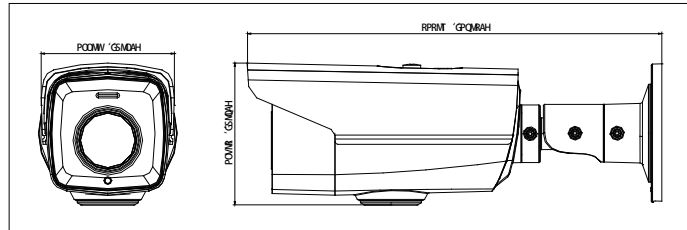

HD-TVI Long Range Motorized Bullet Camera CMHR6123DWA

Dimensions:

Key Features:

- 2.1MP High Definition
- 1920x1080P@30fps
- 5-50mm Varifocal Lens
- True 120dB Wide Dynamic Range
- 394ft(120m) IR distance
- OSD Menu via UTC technology with Platinum TVI DVR
- IP66 weatherproof

HD-TVI Long Range Motorized Bullet Camera

CMHR6123DWA

CAMERA	
Image Sensor	1/3" CMOS
Signal System	NTSC/PAL
Effective Pixels	1956(H)*1266(V)
Min. Illumination	0.01 Lux, 0 Lux with IR
Shutter Speed	1/30(1/25) s to 1/50,000 s
Lens	Motorized Lens: 5-50mm
Day & Night	ICR
Synchronization	Internal
Video Frame Rate	1080p@30fps/1080p@25fps
HD Video Output	1 Analog HD Output
S/N Ratio	More than 62dB
MENU	
Camera ID	On/off (15 characters, position programmable)
AGC	Support
D/N Mode	Color/ BW/ EXT
White Balance	ATW/ AWC-SET/ Manual
Privacy Mask	On/Off, maximum 8 zones
Motion Detection	On/Off, maximum 4 zones
Language	English/ Simplified Chinese/ Traditional Chinese
Function	True WDR, HLC, 3D DNR, Digital zoom, Slow shutter, Mirror, Defog Defect pixel correction, SMART D-ZOOM
GENERAL	
Working Temperature /Humidity	-40 ° F - 140 ° F (-40° C - 60 ° C) Humidity 90% or less (non-condensing)
Power Supply	DC 12V, AC 24V
Power Consumption	Max. 20W
Weather Proof Ratings	IP66
IR Range	Up to 394ft(120m)
Dimension	12.3" × 4.0" × 4.2" (313.5 × 100.8 × 107.3mm)
Weight	3.7lb(1700g)