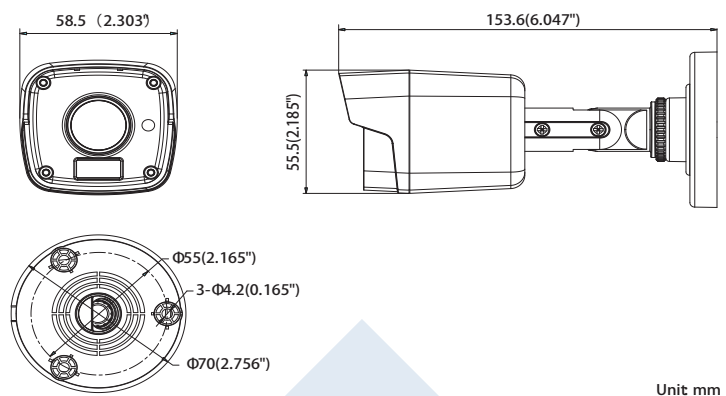

## Key Features:

- 2.1MP High Definition
- 1920x1080P@30fps
- 3.6mm Fixed Lens
- True 120dB WDR
- 2 Matrix IR up to 65ft(20m)
- DC 12V
- OSD Menu via UTC technology with Platinum TVI DVR
- IP66 weatherproof

## Dimensions:

1080P

# Platinum Fixed Lens Bullet HD-TVI Camera 2.1MP CMHR6422W

CAMERA	
Image Sensor	1/2.7"CMOS
Signal System	NTSC/PAL
Effective Pixels	1928(H)*1088(V)
Min. Illumination	0.01 Lux, 0 Lux with IR
Shutter Speed	1/30(1/25) s to 1/50,000 s
Lens	3.6mm
Day & Night	ICR
Synchronization	Internal
Video Frame Rate	1080p@30fps/1080p@25fps
HD Video Output	1 Analog HD Output
S/N Ratio	More than 62dB
MENU	
AGC	Support
D/N Mode	Color/ BW/ SMART
White Balance	ATW/ MWB
BLC	Support
Function	True WDR, DNR, Mirror, SMART IR
GENERAL	
Working Temperature /Humidity	-40 ° F - 140 ° F (-40° C - 60 ° C) Humidity 90% or less (non-condensing)
Power Supply	DC 12V
Power Consumption	Max. 5W
Weather Proof Ratings	IP66
IR Range	Up to 65ft(20m)
Dimension	2.3 " × 2.2" × 6.1" (58.5 × 55.5 × 153.6mm)
Weight	0.8lb(370g)