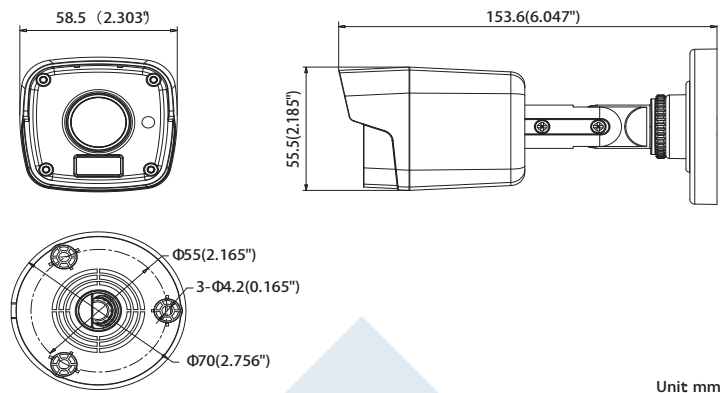

Platinum Bullet HD-TVI Camera 3MP CMHR64T2W-28

Key Features:

- 3MP High Definition
- 2.8mm Fixed Lens
- True 120dB WDR
- 2 Matrix IR up to 65ft(20m)
- DC 12V
- OSD Menu via UTC technology with Platinum TVI DVR
- IP66 weatherproof

Dimensions:

Platinum Bullet HD-TVI Camera 3MP CMHR64T2W-28

CAMERA	
Image Sensor	1/3"CMOS
Signal System	NTSC/PAL
Effective Pixels	2052(H)*1536(V)
Min. Illumination	0.01 Lux, 0 Lux with IR
Lens	2.8mm
Shutter Speed	1/30(1/25) s to 1/50,000 s
Day & Night	ICR
Synchronization	Internal
Video Frame Rate	1920x1536@18fps
HD Video Output	1 Analog HD Output
S/N Ratio	More than 62dB
MENU	
AGC	Support
D/N Mode	Color/ BW/ SMART
White Balance	ATW/ MWB
BLC	Support
Function	True WDR, DNR, Mirror, SMART IR
GENERAL	
Working Temperature /Humidity	-40 ° F - 140 ° F (-40° C - 60 ° C) Humidity 90% or less (non-condensing)
Power Supply	DC 12V
Power Consumption	Max. 5W
Weather Proof Ratings	IP66
IR Range	Up to 65ft(20m)
Dimension	2.3 " × 2.2" × 6.1" (58.5 × 55.5 × 153.6mm)
Weight	0.8lb(370g)