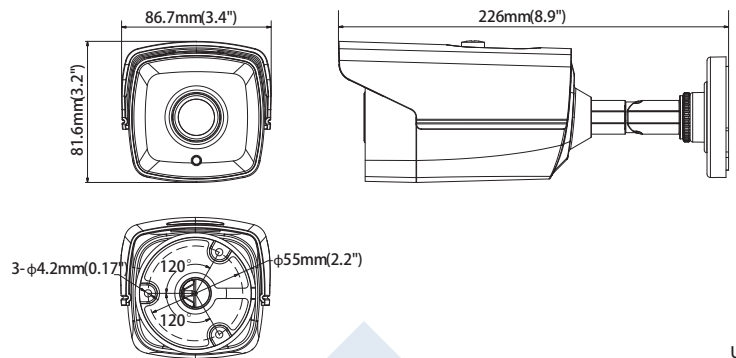

Platinum Bullet HD-TVI Camera 2.1MP CMHR9222W-28

Key Features:

- 2.1MP High Definition
- 1920x1080P@30fps
- 2.8mm Fixed Lens
- True 120dB WDR
- 2 Matrix IR up to 131ft(40m)
- DC 12V
- OSD Menu via UTC technology with Platinum TVI DVR
- IP66 weatherproof

Dimensions:

Unit mm

Platinum Bullet HD-TVI Camera 2.1MP CMHR9222W-28

CAMERA	
Image Sensor	1/2.7"CMOS
Signal System	NTSC/PAL
Effective Pixels	1928(H)*1088(V)
Min. Illumination	0.01 Lux, 0 Lux with IR
Shutter Speed	1/30(1/25) s to 1/50,000 s
Lens	2.8mm
Day & Night	ICR
Synchronization	Internal
Video Frame Rate	1080p@30fps/1080p@25fps
HD Video Output	1 HD-TVI Output
S/N Ratio	More than 62dB
MENU	
AGC	Support
D/N Mode	Color/ BW/ SMART
White Balance	ATW/ MWB
BLC	Support
Function	True WDR, DNR, Mirror, SMART IR
GENERAL	
Working Temperature /Humidity	-40 ° F - 140 ° F (-40° C - 60 ° C) Humidity 90% or less (non-condensing)
Power Supply	DC 12V
Power Consumption	Max. 5W
Weather Proof Ratings	IP66
IR Range	Up to 131ft(40m)
Dimension	3.4 "×3.2" ×8.7"(86.7×81.6 × 226.0mm)
Weight	1.5lb(680g)