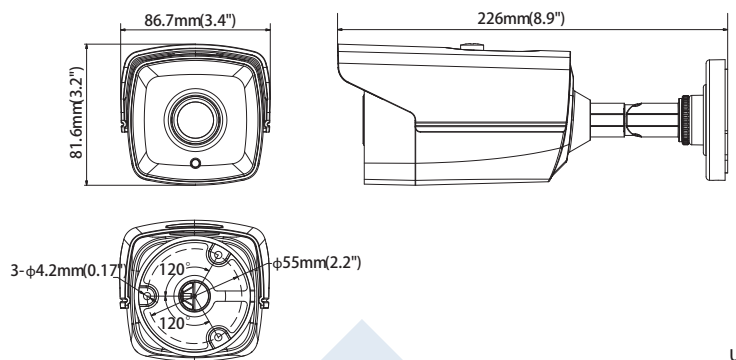

Platinum HD-TVI Bullet Camera 3./ MP CMHR92T2-28

Key Features:

- 3./ MP High Definition
- 2.8mm Fixed Lens
- 2 Matrix IR up to 131ft(40m)
- DC 12V
- OSD Menu via UTC technology with Platinum TVI DVR
- IP66 weatherproof

Dimensions:

Unit mm

Platinum HD-TVI Bullet Camera 3./ MP CMHR92T2-28

CAMERA	
Image Sensor	1/3"CMOS
Signal System	NTSC/PAL
Effective Pixels	2052(H)*1536(V)
Min. Illumination	0.01 Lux, 0 Lux with IR
Shutter Speed	1/30(1/25) s to 1/50,000 s
Lens	2.8mm
Day & Night	ICR
Synchronization	Internal
Video Frame Rate	1920x1536@18fps
HD Video Output	1 HD-TVI Output
S/N Ratio	More than 62dB
MENU	
AGC	Support
D/N Mode	Color/ BW/ SMART
White Balance	ATW/ MWB
BLC	Support
Function	DNR, Mirror, SMART IR
GENERAL	
Working Temperature	-40 ° F - 140 ° F (-40° C - 60 ° C)
/Humidity	Humidity 90% or less (non-condensing)
Power Supply	DC 12V
Power Consumption	Max. 5W
Weather Proof Ratings	IP66
IR Range	Up to 131ft(40m)
Dimension	3.4 " × 3.2" × 8.7" (86.7 × 81.6 × 226.0mm)
Weight	1.5lb(680g)