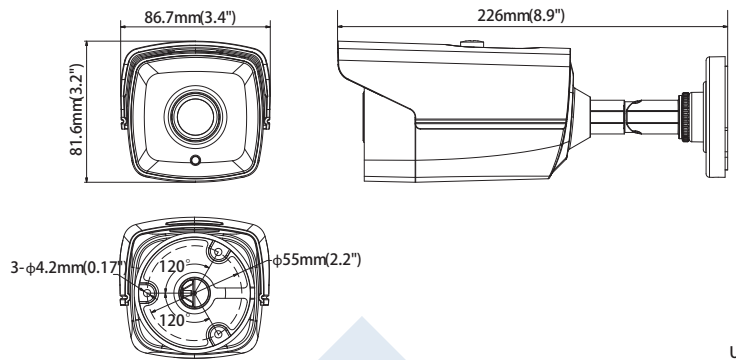

Platinum Bullet HD-TVI Camera 3MP CMHR92T2W-28

Key Features:

- 3MP High Definition
- 2.8mm Fixed Lens
- True 120dB WDR
- 2 Matrix IR up to 131ft(40m)
- DC 12V
- OSD Menu via UTC technology with Platinum TVI DVR
- IP66 weatherproof

Dimensions:

Unit mm

Platinum Bullet HD-TVI Camera 3MP CMHR92T2W-28

CAMERA	
Image Sensor	1/3"CMOS
Signal System	NTSC/PAL
Effective Pixels	2052(H)*1536(V)
Min. Illumination	0.01 Lux, 0 Lux with IR
Shutter Speed	1/30(1/25) s to 1/50,000 s
Lens	2.8mm
Day & Night	ICR
Synchronization	Internal
Video Frame Rate	1920x1536@18fps
HD Video Output	1 Analog HD Output
S/N Ratio	More than 62dB
MENU	
AGC	Support
D/N Mode	Color/ BW/ SMART
White Balance	ATW/ MWB
BLC	Support
Function	True WDR, DNR, Mirror, SMART IR
GENERAL	
Working Temperature	-40 ° F - 140 ° F (-40° C - 60 ° C)
/Humidity	Humidity 90% or less (non-condensing)
Power Supply	DC 12V
Power Consumption	Max. 5W
Weather Proof Ratings	IP66
IR Range	Up to 131ft(40m)
Dimension	3.4 " × 3.2" × 8.7" (86.7 × 81.6 × 226.0mm)
Weight	1.5lb(680g)