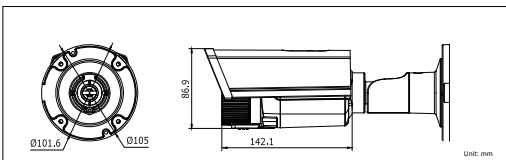

CMHR9323D

HD1080P HD-TVI Bullet Camera

Key features

- HD1080P Video Output
- Adopt HDTV Technology
- True Day/Night
- Smart IR
- 131ft(40m) IR distance
- OSD Menu via UTC technology with Platinum TVI DVR
- IP66 weatherproof

Dimensions

CMHR9323D	
Camera	
Image Sensor	1 / 2.7" Sensor
Signal System	NTSC/PAL(Euro Version)
Effective Pixels	1930(H)*1088(V)
Min. Illumination	0.1 Lux @(F1.2,AGC ON), 0 Lux with IR
Shutter speed	NTSC:1/30 s(PAL:1/25 s) to 1/50,000 s
Lens	2.8-12mm
	Angle of View: 102° -35°
Day & Night	ICR
Synchronization	Internal synchronization
Video Frame Rate	NTSC:1080p@30fps/PAL:1080p@25fps
HD Video Output	1 Analog HD output
S / N Ratio	More than 52dB
Menu	
Camera ID	On/off (0-255)
AGC	Support
D/N Mode	Color/BW/Auto/EXT
White Balance	Auto/User/Push/8000K/6000K/4200K/3200K/HOLD
Privacy Mask	On/Off, maximum 2 zones
Motion Detection	On/Off
BLC	Support
Anti-flicker	On/off
Language	English, Chinese
Function	Mirror
General	
Working Temperature /Humidity	-40 ° F - 140 ° F (-40 ° C - 60 ° C) Humidity 90% or less (non-condensing)
Power Supply	12V DC,AC 24V
Power Consumption	Max. 5W
Weather Proof Ratings	IP66
IR Range	Up to 131ft(40m)
Dimensions	4.1" x 3.4" x 11.9" (105.0× 86.9 × 302.3 mm)
Weight	3.3b(1500g)