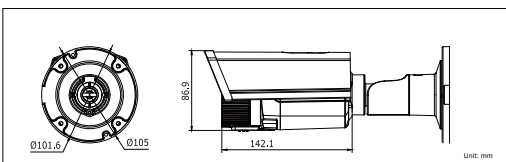

### Dimensions

CMHR9323DB	
<b>Camera</b>	
Image Sensor	1 / 2.7" Sensor
Signal System	NTSC/PAL(Euro Version)
Effective Pixels	1930(H)*1088(V)
Min. Illumination	0.1 Lux @(F1.2,AGC ON), 0 Lux with IR
Shutter speed	NTSC:1/30 s(PAL:1/25 s) to 1/50,000 s
Lens	2.8-12mm
	Angle of View: 102° -35°
Day & Night	ICR
Synchronization	Internal synchronization
Video Frame Rate	NTSC:1080p@30fps/PAL:1080p@25fps
HD Video Output	1 Analog HD output
S / N Ratio	More than 52dB
<b>Menu</b>	
Camera ID	On/off (0-255)
AGC	Support
D/N Mode	Color/BW/Auto/EXT
White Balance	Auto/User/Push/8000K/6000K/4200K/3200K/HOLD
Privacy Mask	On/Off, maximum 2 zones
Motion Detection	On/Off
BLC	Support
Anti-flicker	On/off
Language	English, Chinese
Function	Mirror
<b>General</b>	
Working Temperature /Humidity	-40 ° F - 140 ° F (-40 ° C - 60 ° C) Humidity 90% or less (non-condensing)
Power Supply	12V DC,AC 24V
Power Consumption	Max. 5W
Weather Proof Ratings	IP66
IR Range	Up to 131ft(40m)
Dimensions	4.1" x 3.4" x 11.9" (105.0× 86.9 × 302.3 mm)
Weight	3.3b(1500g)