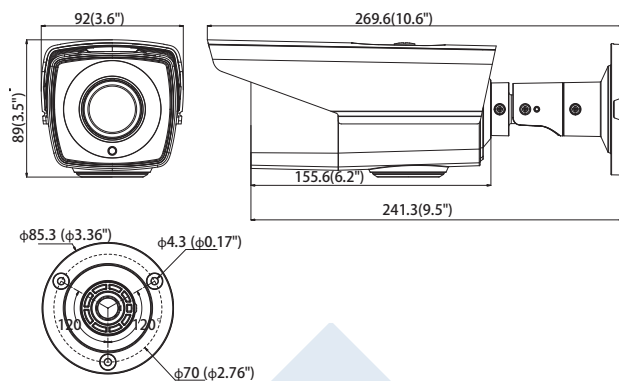

## Key Features:

- 2.1MP High Definition
- 1920x1080P@30fps
- 2.8-12mm Motorized Varifocal Lens
- True 120dB WDR
- 6 Matrix IR up to 131ft(40m)
- DC 12V, AC 24V
- OSD Menu via UTC technology with Platinum TVI DVR
- IP66 weatherproof

## Dimensions:

Unit mm