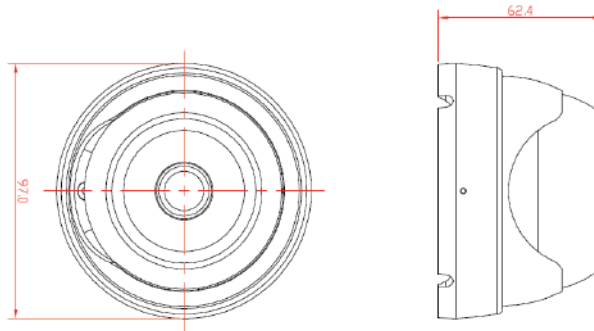

## Dimensions:

## CAMERA

Image Sensor	1/2.7" CMOS
Signal System	NTSC/PAL
Effective Pixels	1920(H)*1080(V)
Min. Illumination	0.01 Lux, 0 Lux with IR
Shutter Speed	1/30(1/25) s to 1/50,000 s
Lens	3.6mm
Day & Night	ICR
Synchronization	Internal
Video Frame Rate	1080p@30fps/1080p@25fps
Video Output	1 BNC Output (CVBS&TVI)
S/N Ratio	More than 52dB