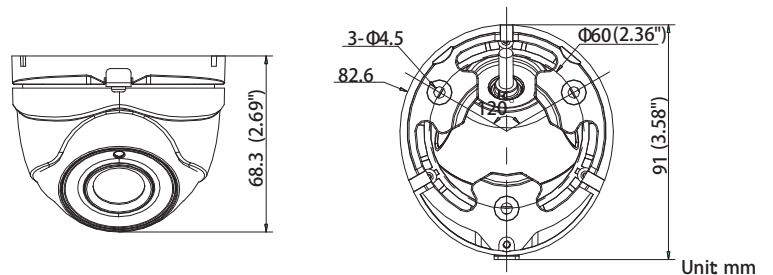

## Key Features:

- 2.1MP High Definition
- 1920x1080P@30fps
- 2.8mm Fixed Lens
- True 120dB WDR
- 2 Matrix IR up to 65ft(20m)
- DC 12V
- OSD Menu via UTC technology with Platinum TVI DVR
- IP66 weatherproof

## Dimensions:

# Platinum Fixed Lens Turret HD-TVI Camera 2.1MP CMHT1322W-28

CAMERA	
Image Sensor	1/2.7"CMOS
Signal System	NTSC/PAL
Effective Pixels	1928(H)*1088(V)
Min. Illumination	0.01 Lux, 0 Lux with IR
Shutter Speed	1/30(1/25) s to 1/50,000 s
Lens	2.8mm
Day & Night	ICR
Synchronization	Internal
Video Frame Rate	1080p@30fps/1080p@25fps
HD Video Output	1 Analog HD Output
S/N Ratio	More than 62dB
MENU	
AGC	Support
D/N Mode	Color/ BW/ SMART
White Balance	ATW/ MWB
BLC	Support
Function	True WDR, DNR, Mirror, SMART IR
GENERAL	
Working Temperature	-40 ° F - 140 ° F (-40 ° C - 60 ° C)
/Humidity	Humidity 90% or less (non-condensing)
Power Supply	DC 12V
Power Consumption	Max. 5W
Weather Proof Ratings	IP66
IR Range	Up to 65ft(20m)
Dimension	3.6 " × 3.3" × 2.7" (91.0 × 82.6 × 68.3mm)
Weight	0.8lb(350g)