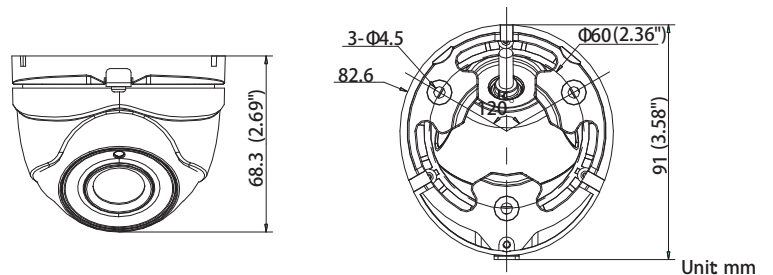

## Key Features:

- 2.1MP High Definition
- 1920x1080P@30fps
- 3.6mm Fixed Lens
- True 120dB WDR
- 2 Matrix IR up to 65ft(20m)
- DC 12V
- OSD Menu via UTC technology with Platinum TVI DVR
- IP66 weatherproof

## Dimensions: