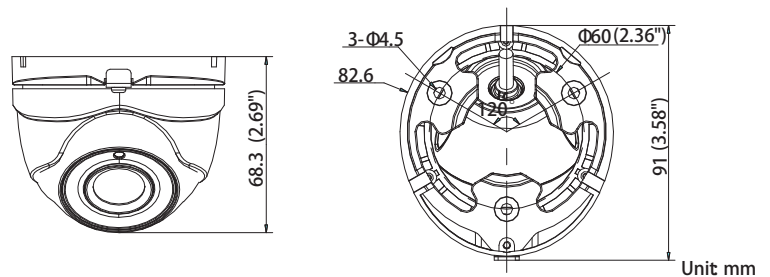

Platinum HD-TVI Turret Camera 2.1MP CMHT1322WE-28

Key Features:

- 2.1MP Ultra Low Light
- 1920x1080P@30fps
- 2.8mm Fixed Lens
- 0.005 Lux @ F2.0
- True 120dB WDR
- 2 Matrix IR up to 65ft(20m)
- DC 12V
- OSD Menu via UTC technology with Platinum TVI DVR
- IP67

Dimensions:

Platinum HD-TVI Turret Camera 2.1MP

CMHT1322WE-28

CAMERA	
Image Sensor	1/3"CMOS
Signal System	NTSC/PAL
Effective Pixels	1920(H)*1080(V)
Min. Illumination	0.005 Lux, 0 Lux with IR
Shutter Speed	1/30(1/25) s to 1/50,000 s
Lens	2.8mm Angle of View: 103°
Day & Night	ICR
Synchronization	Internal
Video Frame Rate	1080p@30fps/1080p@25fps
HD Video Output	1 HD-TVI Output
S/N Ratio	More than 62dB
MENU	
AGC	Support
D/N Mode	Auto/ Color/BW
White Balance	ATW/ Manual
Privacy Mask	ON/OFF, 4 Programmable privacy masks
Motion Detection	4 Programmable Motion areas
BLC	WDR/BLC/HLC/OFF
3D DNR	On
Language	English, Chinese
Functions	Brightness,Sharpness,Defective Pixel Correction,Mirror, Smart IR
GENERAL	
Working Temperature /Humidity	-40 ° F - 140 ° F (-40° C - 60 ° C) Humidity 90% or less (non-condensing)
Power Supply	DC 12V
Power Consumption	Max. 4W
Weather Proof Ratings	IP67
IR Range	Up to 65ft(20m)
Dimension	3.6 " × 3.3 " × 2.7" (91.0 × 82.6 × 68.3mm)
Weight	0.8lb(350g)