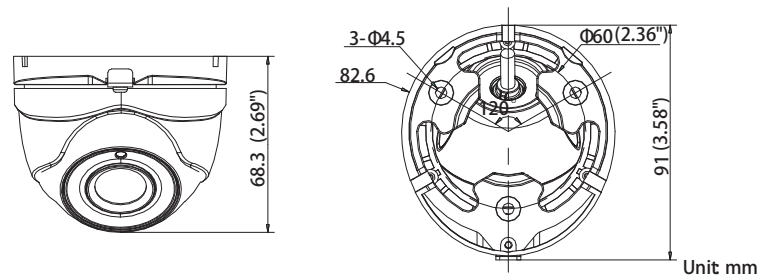

## Dimensions:

# Platinum HD-TVI Turret Camera 5MP CMHT1352-28

CAMERA	
Image Sensor	1/2.7"CMOS
Signal System	NTSC/PAL
Effective Pixels	2560(H)*1944(V)
Min. Illumination	0.008 Lux, 0 Lux with IR
Shutter Speed	1/30(1/25) s to 1/50,000 s
Lens	2.8mm Angle of View: 91°
Day & Night	ICR
Synchronization	Internal
Video Frame Rate	2560 x 1944@20fps
HD Video Output	1 HD-TVI Output
S/N Ratio	More than 62dB
MENU	
AGC	Support
D/N Mode	Auto/ Color/BW
White Balance	ATW/ NWB
BLC	Support
3D DNR	Support
Language	English, Chinese
Functions	Brightness,Sharpness,Digital noise reduction,Mirror,Smart IR
GENERAL	
Working Temperature /Humidity	-40 ° F - 140 ° F (-40° C - 60° C) Humidity 90% or less (non-condensing)
Power Supply	DC 12V
Power Consumption	Max. 3.5W
Weather Proof Ratings	IP67
IR Range	Up to 65ft(20m)
Dimension	3.6 "×3.3" ×2.7"(91.0×82.6 × 68.3mm)
Weight	0.8lb(350g)