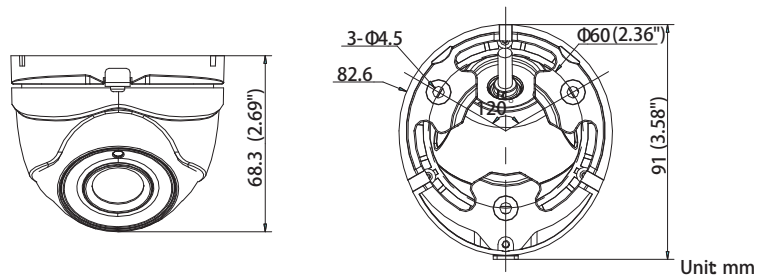

Platinum HD-TVI Turret Camera 3./ MP CMHT13T2-28

Key Features:

- 3./ MP High Definition
- 2.8mm Fixed Lens
- 2 Matrix IR up to 65ft(20m)
- DC 12V
- OSD Menu via UTC technology with Platinum TVI DVR
- IP66 weatherproof

Dimensions:

Platinum HD-TVI Turret Camera 3./ MP CMHT13T2-28

CAMERA	
Image Sensor	1/3"CMOS
Signal System	NTSC/PAL
Effective Pixels	2052(H)*1536(V)
Min. Illumination	0.01 Lux, 0 Lux with IR
Lens	2.8mm
Shutter Speed	1/30(1/25) s to 1/50,000 s
Day & Night	ICR
Synchronization	Internal
Video Frame Rate	1920x1536@18fps
HD Video Output	1 HD-TVI Output
S/N Ratio	More than 62dB
MENU	
AGC	Support
D/N Mode	Color/ BW/ SMART
White Balance	ATW/ MWB
BLC	Support
Function	DNR, Mirror, SMART IR
GENERAL	
Working Temperature /Humidity	-40 ° F - 140 ° F (-40 ° C - 60 ° C) Humidity 90% or less (non-condensing)
Power Supply	DC 12V
Power Consumption	Max. 5W
Weather Proof Ratings	IP66
IR Range	Up to 65ft(20m)
Dimension	3.6 "×3.3" ×2.7"(91.0×82.6 × 68.3mm)
Weight	0.8lb(350g)