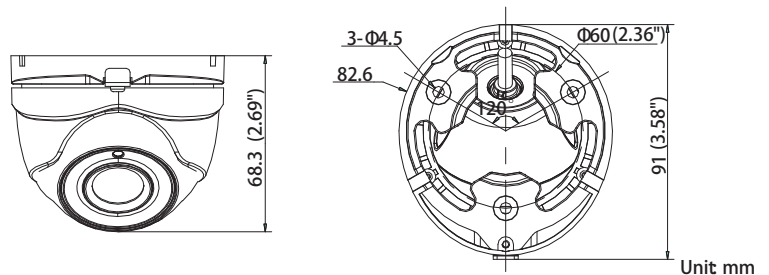

Platinum Turret HD-TVI Camera 3MP CMHT13T2W

Key Features:

- 3MP High Definition
- 3.6mm Fixed Lens
- True 120dB WDR
- 2 Matrix IR up to 65ft(20m)
- DC 12V
- OSD Menu via UTC technology with Platinum TVI DVR
- IP66 weatherproof

Dimensions:

Platinum Turret HD-TVI Camera 3MP CMHT13T2W

CAMERA	
Image Sensor	1/3"CMOS
Signal System	NTSC/PAL
Effective Pixels	2052(H)*1536(V)
Min. Illumination	0.01 Lux, 0 Lux with IR
Lens	3.6mm
Shutter Speed	1/30(1/25) s to 1/50,000 s
Day & Night	ICR
Synchronization	Internal
Video Frame Rate	1920x1536@18fps
HD Video Output	1 Analog HD Output
S/N Ratio	More than 62dB
MENU	
AGC	Support
D/N Mode	Color/ BW/ SMART
White Balance	ATW/ MWB
BLC	Support
Function	True WDR, DNR, Mirror, SMART IR
GENERAL	
Working Temperature	-40 ° F - 140 ° F (-40 ° C - 60 ° C)
/Humidity	Humidity 90% or less (non-condensing)
Power Supply	DC 12V
Power Consumption	Max. 5W
Weather Proof Ratings	IP66
IR Range	Up to 65ft(20m)
Dimension	3.6 "×3.3" ×2.7"(91.0×82.6 × 68.3mm)
Weight	0.8lb(350g)