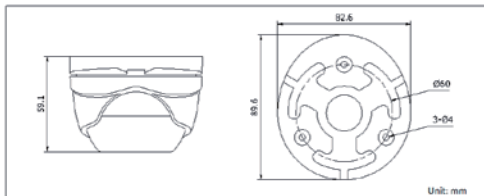

### Key features

- HD720P Video Output
- Adopt HDTV Technology
- True Day/Night
- DNR, Smart IR
- 65ft(20m) IR distance
- IP66 weatherproof

### Dimensions

CMHT1532-28	
<b>Camera</b>	
Image Sensor	1/3" Sensor
Signal System	NTSC/PAL(Euro Version)
Effective Pixels	1280(H)*720(V)
Min. Illumination	0.01 Lux @(AGC ON), 0 Lux with IR
Shutter Time	NTSC: 1/30 s(PAL:1/25 s) to 1/50,000 s
Lens	2.8mm
	Angle of view: 99.73°
Day & Night	ICR
Synchronization	Internal synchronization
Video Frame Rate	NTSC: 720p@30fps/PAL: 720p@25fps
HD Video Output	1 Analog HD output
S/N Ratio	More than 52dB
<b>General</b>	
Working Temperature /Humidity	-40 ° F - 140 ° F (-40 ° C - 60 ° C) Humidity 90% or less (non-condensing)
Power Supply	12V DC
Power Consumption	Max. 3.5W
Weather Proof Ratings	IP66
IR Range	Up to 65ft(20m)
Dimensions	3.5" × 2.3" (89.6 × 59.1 mm)
Weight	0.9lb(400g)