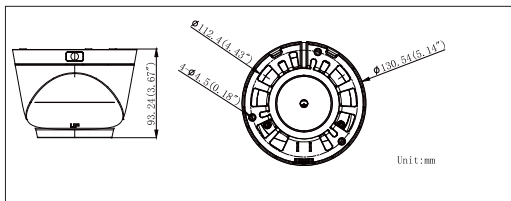

Dimensions

CMHT1623W	
Camera	
Image Sensor	1 / 3" Sensor
Signal System	NTSC/PAL(Euro Version)
Effective Pixels	1920(H)*1080(V)
Min. Illumination	0.014 Lux @ (AGC ON),0 Lux with IR
Shutter speed	NTSC: 1/30 s(PAL: 1/25 s) to 1/50,000 s
Lens	2.8-12mm Angle of view: 92° - 32°
Day & Night	ICR
Synchronization	Internal synchronization
Video Frame Rate	NTSC: 1080p@30fps/ PAL:1080p@25fps
HD Video Output	1 Analog HD output
S / N Ratio	More than 52dB
Menu	
Scene	Indoor, Outdoor, Indoor1, LOW-LIGHT
Camera ID	On/off (15 characters, position programmable)
AGC	Support
D/N Mode	Color/BW/EXT
White Balance	ATW, AWC-SET, Indoor, Outdoor, Manual
Privacy Mask	On/Off, maximum 8 zones
Motion Detection	On/Off, maximum 4 zones
BLC	Support
Anti-flicker	On/off
Language	English, Japanese, CHN1, CHN2, Korean, German, French, Italian, Spanish, Polish, Russian, Portuguese, Dutch, Turkish, Hebrew and Arabic
Function	Eclipse, Digital noise reduction, Digital zoom(62x), Slow shutter, Mirror, Defog, Defect pixel correction, SMART D-ZOOM
General	
Working Temperature / Humidity	-4 ° F - 140 ° F (-20 ° C - 60 ° C) Humidity 90% or less (non-condensing)
Power Supply	12V DC
Power Consumption	Max. 7W
Weather Proof Ratings	IP66
IR Range	Up to 165ft(50m)
Dimensions	φ 5.1" × 3.7" (φ130.5 × 93.2 mm)
Weight	0.7lb(300g)