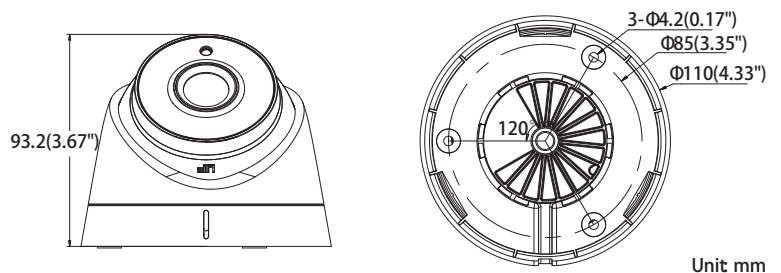

## Key Features:

- 2.1MP High Definition
- 1920x1080P@30fps
- 2.8mm Fixed Lens
- True 120dB WDR
- 2 Matrix IR up to 131ft(40m)
- DC 12V
- OSD Menu via UTC technology with Platinum TVI DVR
- IP66 weatherproof

## Dimensions:

1080P

# Platinum Fixed Lens Turret HD-TVI Camera 2.1MP CMHT1722W-28

CAMERA	
Image Sensor	1/2.7"CMOS
Signal System	NTSC/PAL
Effective Pixels	1928(H)*1088(V)
Min. Illumination	0.01 Lux, 0 Lux with IR
Shutter Speed	1/30(1/25) s to 1/50,000 s
Lens	2.8mm
Day & Night	ICR
Synchronization	Internal
Video Frame Rate	1080p@30fps/1080p@25fps
HD Video Output	1 Analog HD Output
S/N Ratio	More than 62dB
MENU	
AGC	Support
D/N Mode	Color/ BW/ SMART
White Balance	ATW/ MWB
BLC	Support
Function	True WDR, DNR, Mirror, SMART IR
GENERAL	
Working Temperature /Humidity	-40 ° F - 140 ° F (-40° C - 60 ° C) Humidity 90% or less (non-condensing)
Power Supply	DC 12V
Power Consumption	Max. 5W
Weather Proof Ratings	IP66
IR Range	Up to 131ft(40m)
Dimension	3.6 " × 3.3" × 2.7" (91.0 × 82.6 × 68.3mm)
Weight	0.8lb(350g)