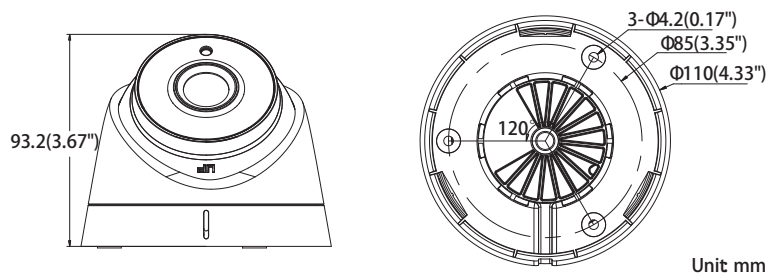

## Key Features:

- 2.1MP High Definition
- 1920x1080P@30fps
- 3.6mm Fixed Lens
- True 120dB WDR
- 2 Matrix IR up to 131ft(40m)
- DC 12V
- OSD Menu via UTC technology with Platinum TVI DVR
- IP66 weatherproof

## Dimensions: