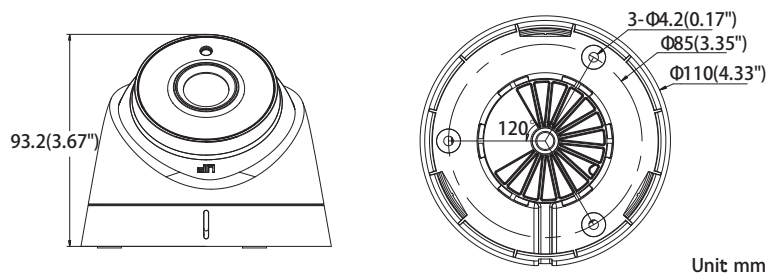

## Dimensions:

## CMHT1722WE-28

CAMERA	
Image Sensor	1/3"CMOS
Signal System	NTSC/PAL
Effective Pixels	1920(H)*1080(V)
Min. Illumination	0.005 Lux, 0 Lux with IR
Shutter Speed	1/30(1/25) s to 1/50,000 s
Lens	2.8mm Angle of View: 103°
Day & Night	ICR
Synchronization	Internal
Video Frame Rate	1080p@30fps/1080p@25fps
HD Video Output	1 HD-TVI Output
S/N Ratio	More than 62dB
MENU	
AGC	Support
D/N Mode	Auto/ Color/BW
White Balance	ATW/ Manual
Privacy Mask	ON/OFF, 4 Programmable privacy masks
Motion Detection	4 Programmable Motion areas
BLC	WDR/BLC/HLC/OFF
3D DNR	On
Language	English, Chinese
Functions	Brightness,Sharpness,Defective Pixel Correction,Mirror, Smart IR
GENERAL	
Working Temperature /Humidity	-40 ° F - 140 ° F (-40° C - 60 ° C) Humidity 90% or less (non-condensing)
Power Supply	DC 12V
Power Consumption	Max. 4W
Weather Proof Ratings	IP67
IR Range	Up to 131ft(40m)
Dimension	3.6 " × 3.3 " × 2.7" (91.0 × 82.6 × 68.3mm)
Weight	0.8lb(350g)