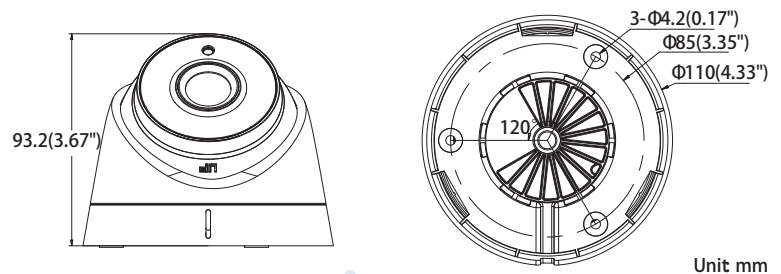

Platinum HD-TVI Turret Camera 5MP CMHT1752-28

Key Features:

- 5MP Ultra Low Light
- 2560x1944@20fps
- 2.8mm Fixed Lens
- 0.008 Lux @ F1.2
- 2 Matrix IR up to 131ft(40m)
- DC 12V
- OSD Menu via UTC technology with Platinum TVI DVR
- IP67

Dimensions:

Platinum HD-TVI Turret Camera 5MP

CMHT1752-28

CAMERA	
Image Sensor	1/2.7"CMOS
Signal System	NTSC/PAL
Effective Pixels	2560(H)*1944(V)
Min. Illumination	0.008 Lux, 0 Lux with IR
Shutter Speed	1/30(1/25) s to 1/50,000 s
Lens	2.8mm Angle of View: 91°
Day & Night	ICR
Synchronization	Internal
Video Frame Rate	2560 x 1944@20fps
HD Video Output	1 HD-TVI Output
S/N Ratio	More than 62dB
MENU	
AGC	Support
D/N Mode	Auto/ Color/BW
White Balance	ATW/ NWB
BLC	Support
3D DNR	Support
Language	English, Chinese
Functions	Brightness,Sharpness,Digital noise reduction,Mirror,Smart IR
GENERAL	
Working Temperature	-40 ° F - 140 ° F (-40° C - 60° C)
/Humidity	Humidity 90% or less (non-condensing)
Power Supply	DC 12V
Power Consumption	Max. 3.5W
Weather Proof Ratings	IP67
IR Range	Up to 131ft(40m)
Dimension	4.3 "×3.7" (110.0×93.2mm)
Weight	0.8lb(350g)