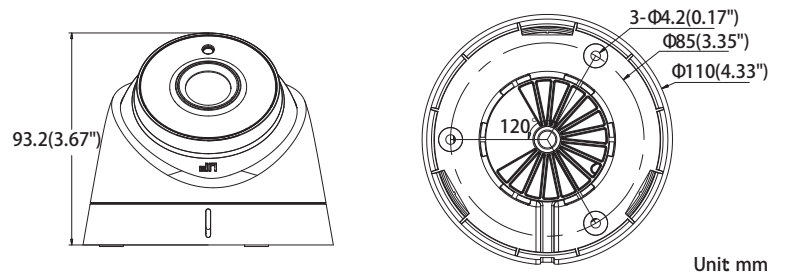

## Dimensions:

Unit mm

# Platinum HD-TVI Turret Camera 3./ MP CMHT17T2

CAMERA	
Image Sensor	1/3"CMOS
Signal System	NTSC/PAL
Effective Pixels	2052(H)*1536(V)
Min. Illumination	0.01 Lux, 0 Lux with IR
Lens	3.6mm
Shutter Speed	1/30(1/25) s to 1/50,000 s
Day & Night	ICR
Synchronization	Internal
Video Frame Rate	1920x1536@18fps
HD Video Output	1 HD-TVI Output
S/N Ratio	More than 62dB
MENU	
AGC	Support
D/N Mode	Color/ BW/ SMART
White Balance	ATW/ MWB
BLC	Support
Function	DNR, Mirror, SMART IR
GENERAL	
Working Temperature	-40 ° F - 140 ° F (-40° C - 60 ° C)
/Humidity	Humidity 90% or less (non-condensing)
Power Supply	DC 12V
Power Consumption	Max. 5W
Weather Proof Ratings	IP66
IR Range	Up to 131ft(40m)
Dimension	3.6 "×3.3" ×2.7"(91.0×82.6 × 68.3mm)
Weight	0.8lb(350g)