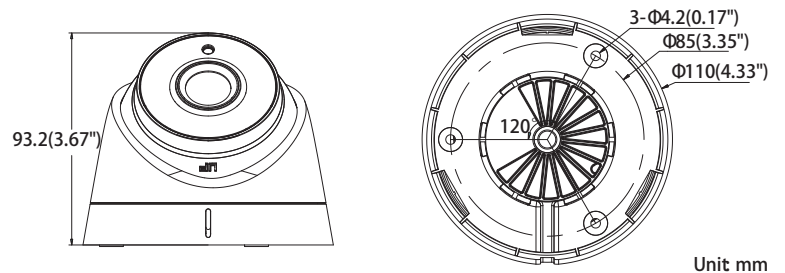

Platinum Turret HD-TVI Camera 3MP CMHT17T2W-28

Key Features:

- 3MP High Definition
- 2.8mm Fixed Lens
- True 120dB WDR
- 2 Matrix IR up to 131ft(40m)
- DC 12V
- OSD Menu via UTC technology with Platinum TVI DVR
- IP66 weatherproof

Dimensions:

Unit mm

1080P

Platinum Turret HD-TVI Camera 3MP

CMHT17T2W-28

CAMERA	
Image Sensor	1/3"CMOS
Signal System	NTSC/PAL
Effective Pixels	2052(H)*1536(V)
Min. Illumination	0.01 Lux, 0 Lux with IR
Lens	2.8mm
Shutter Speed	1/30(1/25) s to 1/50,000 s
Day & Night	ICR
Synchronization	Internal
Video Frame Rate	1920x1536@18fps
HD Video Output	1 Analog HD Output
S/N Ratio	More than 62dB
MENU	
AGC	Support
D/N Mode	Color/ BW/ SMART
White Balance	ATW/ MWB
BLC	Support
Function	True WDR, DNR, Mirror, SMART IR
GENERAL	
Working Temperature	-40 ° F - 140 ° F (-40° C - 60 ° C)
/Humidity	Humidity 90% or less (non-condensing)
Power Supply	DC 12V
Power Consumption	Max. 5W
Weather Proof Ratings	IP66
IR Range	Up to 131ft(40m)
Dimension	3.6 "×3.3" ×2.7"(91.0×82.6 × 68.3mm)
Weight	0.8lb(350g)