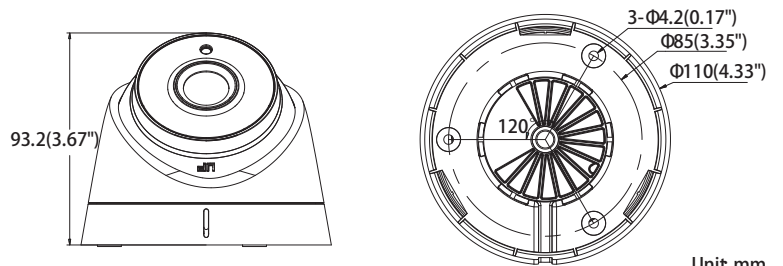

Platinum Turret HD-TVI Camera 3MP CMHT17T2W

Key Features:

- 3MP High Definition
- 3.6mm Fixed Lens
- True 120dB WDR
- 2 Matrix IR up to 131ft(40m)
- DC 12V
- OSD Menu via UTC technology with Platinum TVI DVR
- IP66 weatherproof

Dimensions:

Unit mm

1080P

Platinum Turret HD-TVI Camera 3MP CMHT17T2W

CAMERA	
Image Sensor	1/3"CMOS
Signal System	NTSC/PAL
Effective Pixels	2052(H)*1536(V)
Min. Illumination	0.01 Lux, 0 Lux with IR
Lens	3.6mm
Shutter Speed	1/30(1/25) s to 1/50,000 s
Day & Night	ICR
Synchronization	Internal
Video Frame Rate	1920x1536@18fps
HD Video Output	1 Analog HD Output
S/N Ratio	More than 62dB
MENU	
AGC	Support
D/N Mode	Color/ BW/ SMART
White Balance	ATW/ MWB
BLC	Support
Function	True WDR, DNR, Mirror, SMART IR
GENERAL	
Working Temperature	-40 ° F - 140 ° F (-40 ° C - 60 ° C)
/Humidity	Humidity 90% or less (non-condensing)
Power Supply	DC 12V
Power Consumption	Max. 5W
Weather Proof Ratings	IP66
IR Range	Up to 131ft(40m)
Dimension	3.6 "×3.3" ×2.7"(91.0×82.6 × 68.3mm)
Weight	0.8lb(350g)