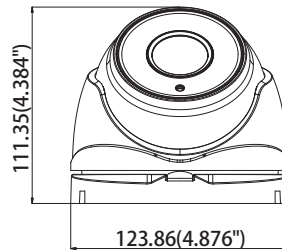

Dimensions:

Unit mm

Platinum Motorized Varifocal Turret HD-TVI Camera 2.1MP CMHT1923W-Z

CAMERA	
Image Sensor	1/2.7"CMOS
Signal System	NTSC/PAL
Effective Pixels	1928(H)*1088(V)
Min. Illumination	0.01 Lux, 0 Lux with IR
Shutter Speed	1/30(1/25) s to 1/50,000 s
Lens	2.8-12mm Motorized Varifocal Lens
Day & Night	ICR
Synchronization	Internal
Video Frame Rate	1080p@30fps/1080p@25fps
HD Video Output	1 Analog HD Output
S/N Ratio	More than 62dB
MENU	
AGC	Support
D/N Mode	Color/ BW/ SMART
White Balance	ATW/ MWB
BLC	Support
Function	True WDR, DNR, Mirror, SMART IR
GENERAL	
Working Temperature	-40 ° F - 140 ° F (-40 ° C - 60 ° C)
/Humidity	Humidity 90% or less (non-condensing)
Power Supply	DC 12V
Power Consumption	Max. 6W
Weather Proof Ratings	IP66
IR Range	Up to 131ft(40m)
Dimension	5.3 " × 4.9 " × 4.4 " (134.3 × 123.9 × 111.4mm)
Weight	1.6lb(750g)