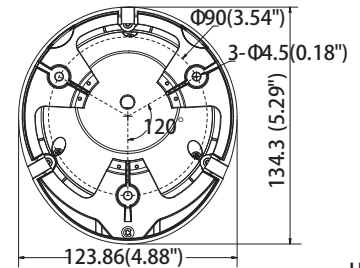

Dimensions:

Unit mm

Platinum Motorized Varifocal Turret HD-TVI Camera 2.1MP CMHT1923W-Z

CAMERA	
Image Sensor	1/2.7"CMOS
Signal System	NTSC/PAL
Effective Pixels	1928(H)*1088(V)
Min. Illumination	0.01 Lux, 0 Lux with IR
Shutter Speed	1/30(1/25) s to 1/50,000 s
Lens	2.8-12mm Motorized Varifocal Lens
Day & Night	ICR
Synchronization	Internal
Video Frame Rate	1080p@30fps/1080p@25fps
HD Video Output	1 Analog HD Output
S/N Ratio	More than 62dB
MENU	
AGC	Support
D/N Mode	Color/ BW/ SMART
White Balance	ATW/ MWB
BLC	Support
Function	True WDR, DNR, Mirror, SMART IR
GENERAL	
Working Temperature	-40 ° F - 140 ° F (-40 ° C - 60 ° C)
/Humidity	Humidity 90% or less (non-condensing)
Power Supply	DC 12V
Power Consumption	Max. 6W
Weather Proof Ratings	IP66
IR Range	Up to 131ft(40m)
Dimension	5.3 " × 4.9 " × 4.4 " (134.3 × 123.9 × 111.4mm)
Weight	1.6lb(750g)