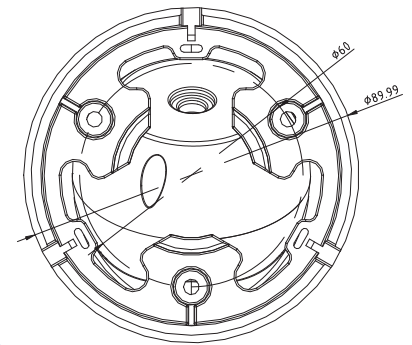

Platinum HD-TVI Turret Camera 2.1MP CMHT2122B-28

Key Features:

- 2.1MP High Definition
- 1920x1080P@30fps
- True Day/Night
- Smart IR
- 24 IR LEDs up to 65ft.(20m)
- OSD Menu via UTC technology with Platinum TVI DVR
- IP66 weatherproof

Dimensions:

Unit: mm

Platinum HD-TVI Turret Camera 2.1MP CMHT2122B-28

CAMERA	
Image Sensor	1/2.9" CMOS
Signal System	NTSC/PAL
Effective Pixels	1930(H)*1088(V)
Min. Illumination	0.01 Lux, 0 Lux with IR
Shutter Speed	1/30(1/25) s to 1/50,000 s
Lens	2.8mm
	Angle of View: 105.8°
Day & Night	ICR
Synchronization	Internal
Video Frame Rate	1080p@30fps/1080p@25fps
HD Video Output	1 HD-TVI Output
S/N Ratio	More than 52dB
MENU	
AGC	Support
D/N Mode	Color/ BW/ Smart
White Balance	ATW/MWB
Language	English
Function	Digital noise reduction, Mirror
GENERAL	
Working Temperature /Humidity	-40 ° F - 140 ° F (-40° C - 60 ° C)
	Humidity 90% or less (non-condensing)
Power Supply	DC 12V
Power Consumption	Max. 3W
Weather Proof Ratings	IP66
IR Range	Up to 65ft(20m)
Dimension	φ3.5" ×2.8" (φ90.6×71.3mm)
Weight	0.9lb(400g)