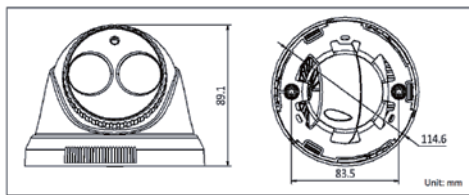

### Dimensions

CMHT2732-28	
<b>Camera</b>	
Image Sensor	1 / 3" Sensor
Signal System	NTSC/PAL(Euro Version)
Effective Pixels	1305(H)*1049(V)
Min. Illumination	0.001 Lux @(F1.2,AGC ON), 0 Lux with IR
Shutter speed	NTSC: 1 / 60 s to 1 / 50,000 s PAL: 1 / 50 s to 1 / 50,000 s
	2.8mm
Lens	Angle of View: 92.45°
Day & Night	ICR
Synchronization	Internal synchronization
Video Frame Rate	NTSC: 720p@60fps / PAL: 720p@50fps
HD Video Output	1 Analog HD output
S / N Ratio	More than 62dB
<b>Menu</b>	
Automatic Exposure	Globe AE / DWDR
AGC	Low / Middle / High / Off
Slow Shutter	Support
White Balance	Auto / Manual
D / N Mode	Color / BW / SMART IR
3D DNR	Low / Middle / High / Off
Motion Detection	Support, maximum 4 zones
Privacy Mask	On / Off, maximum 8 zones
UTC Function	Support
Language	English / Chinese
Function	Digital Wide Dynamic Range, 3D Digital Noise Reduction, Sharpness, Brightness, Digital Zoom, Mirror
<b>General</b>	
Working Temperature / Humidity	-4 ° F - 140 ° F (-20 ° C - 60 ° C) Humidity 90% or less (non-condensing)
Power Supply	12V DC
Power Consumption	Max. 4.5W
Weather Proof Ratings	IP66
IR Range	Up to 131ft(40m)
Dimensions	φ4.5" × 3.5" (φ114.6 × 89.1mm)
Weight	0.7lb(300g)