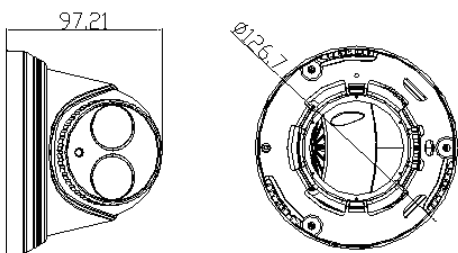

## 2.0 MP Matrix IR Turret Network Camera

### Dimensions

	CMIP1122	CMIP1122 -28
<b>Camera</b>		
Image sensor	1/2.8" progressive scan CMOS	
Min. illumination	0.01Lux @(F1.2,AGC ON) 0 Lux with IR	
Shutter time	1/3s ~ 1/100,000s	
Lens	4mm@F2.0 Angle of view: 79°	2.8mm@F2.0 Angle of view: 86°
Lens mount	M12	
Angle adjustment	Horizontal: 0° ~ 360° , vertical: 0° ~ 75° , rotation: 0° ~ 360°	
Day & night	ICR	
Digital noise reduction	3D DNR	
Wide dynamic range	Digital WDR	
<b>Compression standard</b>		
Video compression	H.264 / MJPEG	
Bit rate	32 Kbps ~ 8 Mbps	
Dual stream	Yes	
<b>Image</b>		
Max. image resolution	1920 x 1080	
Frame rate	60 Hz: 30 fps (1920 × 1080), 30fps (1280 × 960), 30 fps (1280 x 720) 50 Hz: 25 fps (1920 × 1080), 25 fps (1280 × 960), 25 fps (1280 x 720)	
Image settings	Rotate mode, Saturation, Brightness, Contrast adjustable by client software or web browser	
BLC	Yes, zone optional	
ROI	Support	
<b>Network</b>		
Network storage	NAS (Support NFS, SMB/CIFS)	
Alarm trigger	Intrusion detection, Line crossing detection, Motion detection, Dynamic analysis, Tampering alarm, Network disconnect , IP address conflict, Storage exception	
Protocols	TCP/IP,ICMP,HTTP,HTTPS,FTP,DHCP,DNS,DDNS,RTP,RTSP,RTCP,PPPoE,NTP,UPnP,SMTP,SNMP,IGMP,802.1X,QoS,IPv6,Bonjour	
System compatibility	ONVIF, PSIA, CGI, ISAPI	
General functionalities	One-key reset, Flash-prevention, dual stream, heartbeat, mirror, password protection, privacy mask, watermark, IP address filtering, Anonymous access	
<b>Interface</b>		
Communication interface	1 RJ45 10M/100M Ethernet interface	
<b>General</b>		
Operating conditions	-22° F ~ 140° F(-30° C ~ 60° C) humidity 95% or less (non-condensing)	
Power supply	12 VDC ± 10%, PoE (802.3af)	
Power consumption	Max. 7.5W	
Ingress protection	IP66	
IR range	About 65 to 100ft(20-30m)	
Dimensions	Φ5.0 "× 3.8" (Φ126.7 x 97.2 mm)	
Weight	1.3lb(570g)	