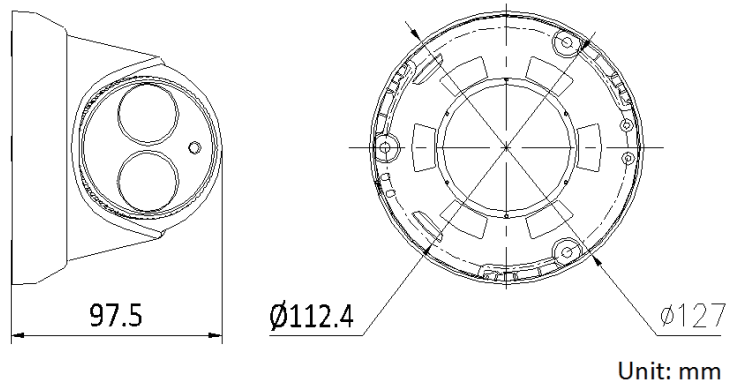

Dimensions:

WDR
120dB

Platinum 4MP Network Matrix IR Turret Camera CMIP1142W-28

CAMERA	
Image Sensor	1/3" Progressive Scan CMOS
Min. Illumination	0.01Lux @ (F1.2, AGC ON), 0 Lux with IR
Shutter Speed	1/3 s to 1/10,000 s
Lens	2.8mm
Lens Mount	M12
Day & Night	IR cut filter with auto switch
DNR	3D DNR
Wide Dynamic Range	120dB
Angle Adjustment	Pan:0° ~ 360°, Tilt: 0° ~ 75°, Rotation: 0° ~ 360°
Compression Standard	
Video Compression	H.264 / MJPEG/H.264 Zip+
H.264 Type	Main Profile
Video Bit Rate	32 Kbps ~ 8 Mbps
Dual streams	Support
Image	
Max. Resolution	2688×1520
Frame Rate	60Hz: 20fps (2688×1520), 30fps (1920×1080), 30fps(1280×720) 50Hz: 20fps (2688×1520), 25fps(1920×1080), 25fps(1280×720)
Image Setting	Rotate Mode, Saturation, Brightness, Contrast, Sharpness adjustable by client software or web browser
BLC	Support, zone configurable
ROI Codec	Support
Network	
Network Storage	NAS (Support NFS,SMB/CIFS), ANR
Alarm Trigger	Motion detection, Tampering alarm, Network disconnect, IP address conflict, Storage exception
Protocols	TCP/IP, UDP, ICMP, HTTP, HTTPS, FTP, DHCP, DNS, DDNS, RTP, RTSP, RTCP, PPPoE, NTP, UPnP, SMTP, SNMP, IGMP, 802.1X, QoS, IPv6, Bonjour
General	One-key reset, Flash-prevention, dual stream, heartbeat, mirror, password protection, privacy mask, watermark, IP address filtering, Anonymous access
Standard	ONVIF (PROFILE S, PROFILE G), PSIA, CGI, ISAPI
Interface	
Communication Interface	1 RJ45 10M/100M Ethernet port
Reset	Yes
General	
Working Temperature /Humidity	-22 °F ~ 140 °F (-30 °C ~ 60 °C) Humidity 95% or less (non-condensing)
Power Supply	DC12V ± 10%, PoE (802.3af)
Power Consumption	Max. 5.5W (Max. 7.5W with ICR on)
IR Range	Approx. 100ft (30 meters)
Weather Proof Ratings	IP66
Dimensions	Φ5.0" × 3.8" (Φ127×97.5mm)
Weight	1.5 lbs (670g)