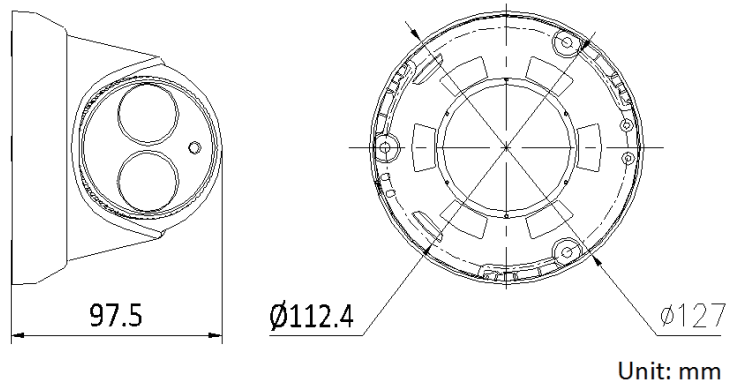

Dimensions:

WDR
120dB

Platinum 4.1MP Network Matrix IR Turret Camera

CMIP1142W-6

CAMERA	
Image Sensor	1/3" Progressive Scan CMOS
Min. Illumination	0.01Lux @(F1.2, AGC ON), 0 Lux with IR
Shutter Speed	1/3 s to 1/10,000 s
Lens	6mm
Lens Mount	M12
Day & Night	IR cut filter with auto switch
DNR	3D DNR
Wide Dynamic Range	120dB
Angle Adjustment	Pan:0° ~ 360°, Tilt: 0° ~ 75°, Rotation: 0° ~ 360°
Compression Standard	
Video Compression	H.264 / MJPEG/H.264 Zip+
H.264 Type	Main Profile
Video Bit Rate	32 Kbps ~ 8 Mbps
Dual streams	Support
Image	
Max. Resolution	2688×1520
Frame Rate	60Hz: 20fps (2688×1520), 30fps (1920×1080), 30fps(1280×720) 50Hz: 20fps (2688×1520), 25fps(1920×1080), 25fps(1280×720)
Image Setting	Rotate Mode, Saturation, Brightness, Contrast, Sharpness adjustable by client software or web browser
BLC	Support, zone configurable
ROI Codec	Support
Network	
Network Storage	NAS (Support NFS,SMB/CIFS), ANR
Alarm Trigger	Motion detection, Tampering alarm, Network disconnect, IP address conflict, Storage exception
Protocols	TCP/IP, UDP, ICMP, HTTP, HTTPS, FTP, DHCP, DNS, DDNS, RTP, RTSP, RTCP, PPPoE, NTP, UPnP, SMTP, SNMP, IGMP, 802.1X, QoS, IPv6, Bonjour
General	One-key reset, Flash-prevention, dual stream, heartbeat, mirror, password protection, privacy mask, watermark, IP address filtering, Anonymous access
Standard	ONVIF (PROFILE S, PROFILE G), PSIA, CGI, ISAPI
Interface	
Communication Interface	1 RJ45 10M/100M Ethernet port
Reset	Yes
General	
Working Temperature /Humidity	-22 °F ~ 140 °F (-30 °C ~ 60 °C) Humidity 95% or less (non-condensing)
Power Supply	DC12V ± 10%, PoE (802.3af)
Power Consumption	Max. 5.5W (Max. 7.5W with ICR on)
IR Range	Approx. 100ft (30 meters)
Weather Proof Ratings	IP66
Dimensions	Φ5.0" × 3.8" (Φ127×97.5mm)
Weight	1.5 lbs (670g)