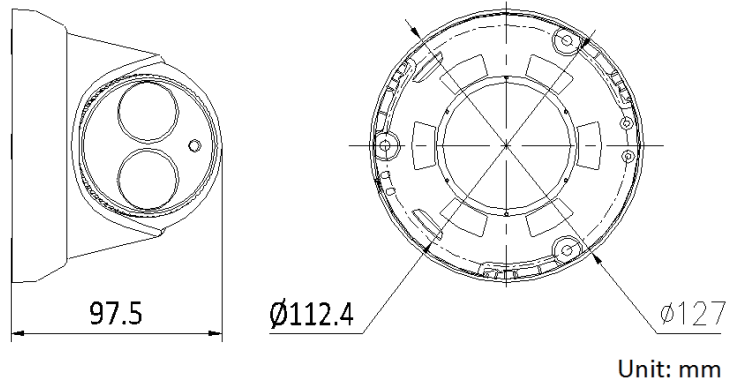

Dimensions:

WDR
120dB

Platinum 4MP Network Matrix IR Turret Camera CMIP1142W

CAMERA	
Image Sensor	1/3" Progressive Scan CMOS
Min. Illumination	0.01Lux @(F1.2, AGC ON), 0 Lux with IR
Shutter Speed	1/3 s to 1/10,000 s
Lens	4mm
Lens Mount	M12
Day & Night	IR cut filter with auto switch
DNR	3D DNR
Wide Dynamic Range	120dB
Angle Adjustment	Pan:0° ~ 360°, Tilt: 0° ~ 75°, Rotation: 0° ~ 360°
Compression Standard	
Video Compression	H.264 / MJPEG/H.264 Zip+
H.264 Type	Main Profile
Video Bit Rate	32 Kbps ~ 8 Mbps
Dual streams	Support
Image	
Max. Resolution	2688×1520
Frame Rate	60Hz: 20fps (2688×1520), 30fps (1920×1080), 30fps(1280×720) 50Hz: 20fps (2688×1520), 25fps(1920×1080), 25fps(1280×720)
Image Setting	Rotate Mode, Saturation, Brightness, Contrast, Sharpness adjustable by client software or web browser
BLC	Support, zone configurable
ROI Codec	Support
Network	
Network Storage	NAS (Support NFS,SMB/CIFS), ANR
Alarm Trigger	Motion detection, Tampering alarm, Network disconnect, IP address conflict, Storage exception
Protocols	TCP/IP, UDP, ICMP, HTTP, HTTPS, FTP, DHCP, DNS, DDNS, RTP, RTSP, RTCP, PPPoE, NTP, UPnP, SMTP, SNMP, IGMP, 802.1X, QoS, IPv6, Bonjour
General	One-key reset, Flash-prevention, dual stream, heartbeat, mirror, password protection, privacy mask, watermark, IP address filtering, Anonymous access
Standard	ONVIF (PROFILE S, PROFILE G), PSIA, CGI, ISAPI
Interface	
Communication Interface	1 RJ45 10M/100M Ethernet port
Reset	Yes
General	
Working Temperature /Humidity	-22 °F ~ 140 °F (-30 °C ~ 60 °C) Humidity 95% or less (non-condensing)
Power Supply	DC12V ± 10%, PoE (802.3af)
Power Consumption	Max. 5.5W (Max. 7.5W with ICR on)
IR Range	Approx. 100ft (30 meters)
Weather Proof Ratings	IP66
Dimensions	Φ5.0" × 3.8" (Φ127×97.5mm)
Weight	1.5 lbs (670g)