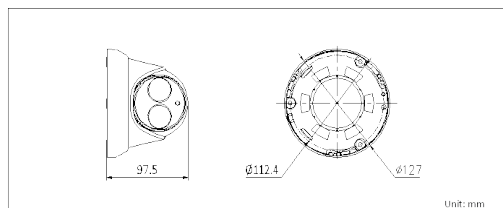

Dimensions

	CMIP3012 (1.3MP)	CMIP3032 (3MP)
Camera		
Image sensor	1/3" progressive scan CMOS	
Min. illumination	0.028 lux@F2.0, AGC on 0 lux with IR	0.14 lux@F2.0, AGC on 0 lux with IR
Shutter time	1/25s ~ 1/100,000s	
Lens	4mm@F2.0 1280 x 960: angle of view: 73.1°	4mm@F2.0 2048 x 1536: angle of view: 70° 1920 x 1080: angle of view: 79°
Lens mount	M12	
Angle adjustment	Horizontal: 0° ~ 360° , vertical: 0° ~ 75° , rotation: 0° ~ 360°	
Day & night	ICR	
Digital noise reduction	3D DNR	
Wide dynamic range	Digital WDR	
Compression standard		
Video compression	H.264 / MJPEG	
Bit rate	32 Kbps ~ 16 Mbps	
Dual stream	Yes	
Image		
Max. image resolution	1280 x 960	2048 x 1536
Frame rate	60Hz: 30fps (1280 x 960), 30fps (1280 x 720) 50Hz: 25fps (1280 x 960), 25fps (1280 x 720)	60Hz: 20fps (2048 x 1536), 30fps (1920 x 1080), 30fps (1280 x 720) 50Hz: 20fps (2048 x 1536), 25fps (1920 x 1080), 25fps (1280 x 720)
Image settings	Saturation, brightness, contrast adjustable through client software or web browser	
Network		
Network storage	NAS (iSCSI optional)	
Alarm trigger	Motion detection, tampering alarm, network disconnect, IP address conflict, storage exception	
Protocols	TCP/IP, HTTP, DHCP, DNS, DDNS, RTP, RTSP, PPPoE, SMTP, NTP, SNMP, HTTPS, FTP, 802.1x, Qos (SIP, SRTP, IPv6 optional)	
System compatibility	ONVIF, PSIA, CGI	
General functionalities	Flickerless, heartbeat, mirror, user authentication, video mask, watermark, reset	
Interface		
Communication interface	1 RJ45 10M / 100M ethernet port and 1 RS-485 interface	
General		
Operating conditions	-13° F ~ 140° F(-25° C ~ 60° C) humidity 95% or less (non-condensing)	
Power supply	12 VDC ± 10%, PoE (802.3af)	
Power consumption	Max. 7W	
Ingress protection	IP66	
IR range	Up to 100ft(30m)	
Dimensions	Φ 5.0 "× 3.9" (Φ 127.0 x 97.5 mm)	
Weight	1.5lb(670g)	