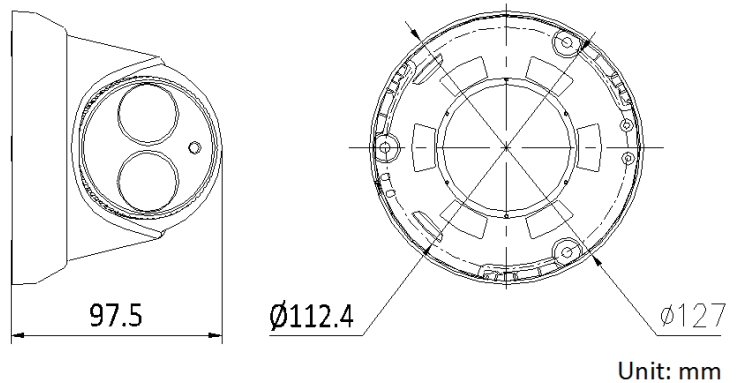

Dimensions:

WDR
120dB

Platinum 2MP Network Matrix IR Turret Camera CMIP3022W

CAMERA	
Image Sensor	1/2.8" Progressive Scan CMOS
Min. Illumination	0.01Lux @(F1.2, AGC ON), 0 Lux with IR
Shutter Speed	1/3 s to 1/10,000 s
Lens	4mm
Lens Mount	M12
Day & Night	IR cut filter with auto switch
DNR	3D DNR
Wide Dynamic Range	120dB
Angle Adjustment	Pan:0° ~ 360°, Tilt: 0° ~ 75°, Rotation: 0° ~ 360°
Compression Standard	
Video Compression	H.264 / MJPEG/H.264 Zip+
H.264 Type	Main Profile
Video Bit Rate	32 Kbps ~ 8 Mbps
Dual streams	Support
Image	
Max. Resolution	1920×1080
Frame Rate	60Hz: 30fps (1920 × 1080), 30fps (1280 × 960), 30fps (1280 × 720) 50Hz: 25fps (1920 × 1080), 25fps (1280 × 960), 25fps (1280 × 720)
Image Setting	Rotate Mode, Saturation, Brightness, Contrast, Sharpness adjustable by client software or web browser
BLC	Support, zone configurable
ROI Codec	Support
Network	
Network Storage	NAS (Support NFS,SMB/CIFS), ANR
Alarm Trigger	Motion detection, Tampering alarm, Network disconnect, IP address conflict, Storage exception
Protocols	TCP/IP, UDP, ICMP, HTTP, HTTPS, FTP, DHCP, DNS, DDNS, RTP, RTSP, RTCP, PPPoE, NTP, UPnP, SMTP, SNMP, IGMP, 802.1X, QoS, IPv6, Bonjour
General	One-key reset, Flash-prevention, dual stream, heartbeat, mirror, password protection, privacy mask, watermark, IP address filtering, Anonymous access
Standard	ONVIF (PROFILE S, PROFILE G), PSIA, CGI, ISAPI
Interface	
Communication Interface	1 RJ45 10M/100M Ethernet port
Reset	Yes
General	
Working Temperature /Humidity	-22 °F ~ 140 °F (-30 °C ~ 60 °C) Humidity 95% or less (non-condensing)
Power Supply	DC12V ± 10%, PoE (802.3af)
Power Consumption	Max. 5.5W (Max. 7.5W with ICR on)
IR Range	Approx. 100ft (30 meters)
Weather Proof Ratings	IP66
Dimensions	Φ5.0" × 3.8" (Φ127×97.5mm)
Weight	1.5 lbs (670g)