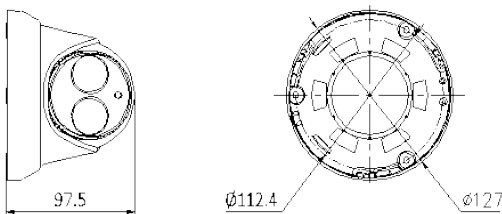

### Dimensions

Unit: mm

	CMIP3012 -28 (1.3MP)	CMIP3032 -28 (3MP)
<b>Camera</b>		
Image sensor	1/3" progressive scan CMOS	
Min. illumination	0.028 lux@F2.0, AGC on 0 lux with IR	0.14 lux@F2.0, AGC on 0 lux with IR
Shutter time	1/25s ~ 1/100,000s	
Lens	2.8mm@F2.0 1280 x 960: angle of view: 92.5°	2.8mm@F2.0 2048 × 1536: angle of view: 86° 1920 × 1080: angle of view: 98.5°
Lens mount	M12	
Angle adjustment	Horizontal: 0° ~ 360° , vertical: 0° ~ 75° , rotation: 0° ~ 360°	
Day & night	ICR	
Digital noise reduction	3D DNR	
Wide dynamic range	Digital WDR	
<b>Compression standard</b>		
Video compression	H.264 / MJPEG	
Bit rate	32 Kbps ~ 16 Mbps	
Dual stream	Yes	
<b>Image</b>		
Max. image resolution	1280 x 960	2048 x 1536
Frame rate	60Hz: 30fps (1280 x 960), 30fps (1280 x 720) 50Hz: 25fps (1280 x 960), 25fps (1280 x 720)	60Hz: 20fps (2048 x 1536), 30fps (1920 x 1080), 30fps (1280 x 720) 50Hz: 20fps (2048 x 1536), 25fps (1920 x 1080), 25fps (1280 x 720)
Image settings	Saturation, brightness, contrast adjustable through client software or web browser	
<b>Network</b>		
Network storage	NAS (iSCSI optional)	
Alarm trigger	Motion detection, tampering alarm, network disconnect, IP address conflict, storage exception	
Protocols	TCP/IP, HTTP, DHCP, DNS, DDNS, RTP, RTSP, PPPoE, SMTP, NTP, SNMP, HTTPS, FTP, 802.1x, Qos (SIP, SRTP, IPv6 optional)	
System compatibility	ONVIF, PSIA, CGI	
General functionalities	Flickerless, heartbeat, mirror, user authentication, video mask, watermark, reset	
<b>Interface</b>		
Communication interface	1 RJ45 10M / 100M ethernet port and 1 RS-485 interface	
<b>General</b>		
Operating conditions	-13° F ~ 140° F (-25° C ~ 60° C) humidity 95% or less (non-condensing)	
Power supply	12 VDC ± 10%, PoE (802.3af)	
Power consumption	Max. 7W	
Ingress protection	IP66	
IR range	Up to 100ft(30m)	
Dimensions	Φ 5.0 " × 3.9" (Φ 127.0 x 97.5 mm)	
Weight	1.5lb(670g)	