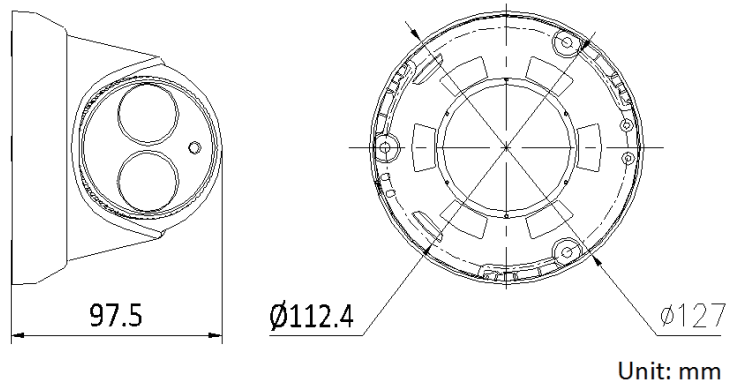

Dimensions:

WDR
120dB

Platinum 4MP Network Matrix IR Turret Camera

CMIP3042W-28

CAMERA	
Image Sensor	1/3" Progressive Scan CMOS
Min. Illumination	0.01Lux @ (F1.2, AGC ON), 0 Lux with IR
Shutter Speed	1/3 s to 1/10,000 s
Lens	2.8mm
Lens Mount	M12
Day & Night	IR cut filter with auto switch
DNR	3D DNR
Wide Dynamic Range	120dB
Angle Adjustment	Pan: 0° ~ 360°, Tilt: 0° ~ 75°, Rotation: 0° ~ 360°
Compression Standard	
Video Compression	H.264 / MJPEG/H.264 Zip+
H.264 Type	Main Profile
Video Bit Rate	32 Kbps ~ 8 Mbps
Dual streams	Support
Image	
Max. Resolution	2688×1520
Frame Rate	60Hz: 20fps (2688×1520), 30fps (1920×1080), 30fps(1280×720) 50Hz: 20fps (2688×1520), 25fps(1920×1080), 25fps(1280×720)
Image Setting	Rotate Mode, Saturation, Brightness, Contrast, Sharpness adjustable by client software or web browser
BLC	Support, zone configurable
ROI Codec	Support
Network	
Network Storage	NAS (Support NFS,SMB/CIFS), ANR
Alarm Trigger	Motion detection, Tampering alarm, Network disconnect, IP address conflict, Storage exception
Protocols	TCP/IP, UDP, ICMP, HTTP, HTTPS, FTP, DHCP, DNS, DDNS, RTP, RTSP, RTCP, PPPoE, NTP, UPnP, SMTP, SNMP, IGMP, 802.1X, QoS, IPv6, Bonjour
General	One-key reset, Flash-prevention, dual stream, heartbeat, mirror, password protection, privacy mask, watermark, IP address filtering, Anonymous access
Standard	ONVIF (PROFILE S, PROFILE G), PSIA, CGI, ISAPI
Interface	
Communication Interface	1 RJ45 10M/100M Ethernet port
Reset	Yes
General	
Working Temperature /Humidity	-22 °F ~ 140 °F (-30 °C ~ 60 °C) Humidity 95% or less (non-condensing)
Power Supply	DC12V ± 10%, PoE (802.3af)
Power Consumption	Max. 5.5W (Max. 7.5W with ICR on)
IR Range	Approx. 100ft (30 meters)
Weather Proof Ratings	IP66
Dimensions	Φ5.0" × 3.8" (Φ127×97.5mm)
Weight	1.5 lbs (670g)