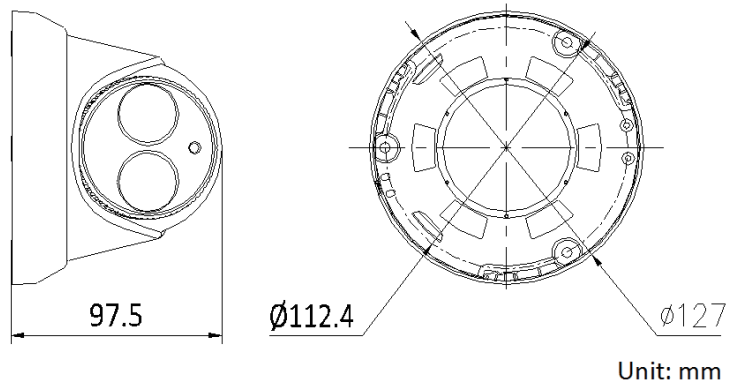

Dimensions:

WDR
120dB

Platinum Matrix IR Turret Network IP Camera 4.1 MP CMIP3042W-6

CAMERA	
Image Sensor	1/3" Progressive Scan CMOS
Min. Illumination	0.01Lux @(F1.2, AGC ON), 0 Lux with IR
Shutter Speed	1/3 s to 1/10,000 s
Lens	6mm
Lens Mount	M12
Day & Night	IR cut filter with auto switch
DNR	3D DNR
Wide Dynamic Range	120dB
Angle Adjustment	Pan:0° ~ 360°, Tilt: 0° ~ 75°, Rotation: 0° ~ 360°
Compression Standard	
Video Compression	H.264 / MJPEG/H.264 Zip+
H.264 Type	Main Profile
Video Bit Rate	32 Kbps ~ 8 Mbps
Dual streams	Support
Image	
Max. Resolution	2688×1520
Frame Rate	60Hz: 20fps (2688×1520), 30fps (1920×1080), 30fps(1280×720) 50Hz: 20fps (2688×1520), 25fps(1920×1080), 25fps(1280×720)
Image Setting	Rotate Mode, Saturation, Brightness, Contrast, Sharpness adjustable by client software or web browser
BLC	Support, zone configurable
ROI Codec	Support
Network	
Network Storage	NAS (Support NFS,SMB/CIFS), ANR
Alarm Trigger	Motion detection, Tampering alarm, Network disconnect, IP address conflict, Storage exception
Protocols	TCP/IP, UDP, ICMP, HTTP, HTTPS, FTP, DHCP, DNS, DDNS, RTP, RTSP, RTCP, PPPoE, NTP, UPnP, SMTP, SNMP, IGMP, 802.1X, QoS, IPv6, Bonjour
General	One-key reset, Flash-prevention, dual stream, heartbeat, mirror, password protection, privacy mask, watermark, IP address filtering, Anonymous access
Standard	ONVIF (PROFILE S, PROFILE G), PSIA, CGI, ISAPI
Interface	
Communication Interface	1 RJ45 10M/100M Ethernet port
Reset	Yes
General	
Working Temperature /Humidity	-22 °F ~ 140 °F (-30 °C ~ 60 °C) Humidity 95% or less (non-condensing)
Power Supply	DC12V ± 10%, PoE (802.3af)
Power Consumption	Max. 5.5W (Max. 7.5W with ICR on)
IR Range	Approx. 100ft (30 meters)
Weather Proof Ratings	IP66
Dimensions	Φ5.0" × 3.8" (Φ127×97.5mm)
Weight	1.5 lbs (670g)