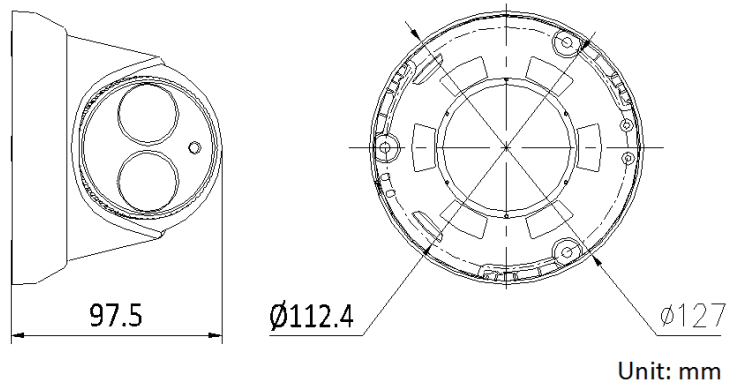

## Key Features:

- Up to 4 megapixel high resolution
- 120dB Wide Dynamic Range
- 3D DNR, BLC, Support H.264 Zip+
- High performance Matrix IR LED
- IP66
- DC 12V/ PoE

## Dimensions:

**WDR**  
120dB

# Platinum 4MP Network Matrix IR Turret Camera CMIP3042W

CAMERA	
Image Sensor	1/3" Progressive Scan CMOS
Min. Illumination	0.01Lux @(F1.2, AGC ON), 0 Lux with IR
Shutter Speed	1/3 s to 1/10,000 s
Lens	4mm
Lens Mount	M12
Day & Night	IR cut filter with auto switch
DNR	3D DNR
Wide Dynamic Range	120dB
Angle Adjustment	Pan:0° ~ 360°, Tilt: 0° ~ 75°, Rotation: 0° ~ 360°
Compression Standard	
Video Compression	H.264 / MJPEG/H.264 Zip+
H.264 Type	Main Profile
Video Bit Rate	32 Kbps ~ 8 Mbps
Dual streams	Support
Image	
Max. Resolution	2688×1520
Frame Rate	60Hz: 20fps (2688×1520), 30fps (1920×1080), 30fps(1280×720) 50Hz: 20fps (2688×1520), 25fps(1920×1080), 25fps(1280×720)
Image Setting	Rotate Mode, Saturation, Brightness, Contrast, Sharpness adjustable by client software or web browser
BLC	Support, zone configurable
ROI Codec	Support
Network	
Network Storage	NAS (Support NFS,SMB/CIFS), ANR
Alarm Trigger	Motion detection, Tampering alarm, Network disconnect, IP address conflict, Storage exception
Protocols	TCP/IP, UDP, ICMP, HTTP, HTTPS, FTP, DHCP, DNS, DDNS, RTP, RTSP, RTCP, PPPoE, NTP, UPnP, SMTP, SNMP, IGMP, 802.1X, QoS, IPv6, Bonjour
General	One-key reset, Flash-prevention, dual stream, heartbeat, mirror, password protection, privacy mask, watermark, IP address filtering, Anonymous access
Standard	ONVIF (PROFILE S, PROFILE G), PSIA, CGI, ISAPI
Interface	
Communication Interface	1 RJ45 10M/100M Ethernet port
Reset	Yes
General	
Working Temperature /Humidity	-22 °F ~ 140 °F (-30 °C ~ 60 °C) Humidity 95% or less (non-condensing)
Power Supply	DC12V ± 10%, PoE (802.3af)
Power Consumption	Max. 5.5W (Max. 7.5W with ICR on)
IR Range	Approx. 100ft (30 meters)
Weather Proof Ratings	IP66
Dimensions	Φ5.0" × 3.8" (Φ127×97.5mm)
Weight	1.5 lbs (670g)