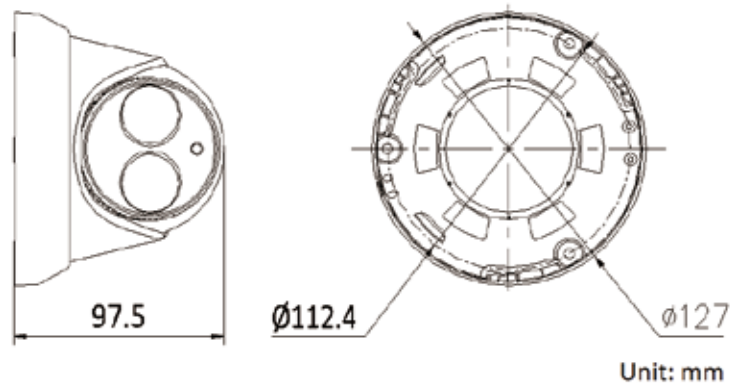

Platinum Matrix IR Turret Network IP Camera 5MP CMIP3052-28

CAMERA	
Image Sensor	1/3" Progressive Scan CMOS
Min. Illumination	0.01Lux @(F1.2, AGC ON), 0 Lux with IR
Shutter Speed	1/3 s to 1/10,000 s
Lens	2.8mm
Lens Mount	M12
Day & Night	IR cut filter with auto switch
DNR	3D DNR
Wide Dynamic Range	DWDR
Angle Adjustment	Pan: 0° ~ 360°, Tilt: 0° ~ 75°, Rotation: 0° ~ 360°
Compression Standard	
Video Compression	H.264 / MJPEG/H.264 Zip+
H.264 Type	Main Profile
Video Bit Rate	256 Kbps ~ 16 Mbps
Dual streams	Support
Image	
Max. Resolution	2560×1920
Main Stream	60Hz: 20fps (2560×1920), 30fps (2048×1536), 30fps(1920×1080), 30fps(1280×720) 50Hz: 20fps (2560×1920), 25fps (2048×1536), 25fps(1920×1080), 25fps(1280×720)
Sub Stream	60Hz: 30fps (352×240, 640×480) 50Hz: 25fps (352×288, 640×480)
Others	Saturation, Brightness, Contrast adjustable by client software or web browser, Mirror, BLC, ROI, Dual Stream, Anti-Flicker, Privacy Mask,
Network	
Network Storage	NAS (Support NFS,SMB/CIFS), ANR
Alarm Trigger	Motion Detection, Tampering Alarm, Intrusion Detection, Line Crossing Detection, HDD Full, HDD Error, Network Disconnected, IP Address Conflicted
Protocols	TCP/IP, UDP, ICMP, HTTP, HTTPS, FTP, DHCP, DNS, DDNS, RTP, RTSP, RTCP, PPPoE, NTP, UPnP, SMTP, SNMP, IGMP, 802.1X, QoS, IPv6, Bonjour
General	Password Protection, IP Address Filtering, Anonymous Access, Watermark
Standard	ONVIF (PROFILE S, PROFILE G), PSIA, CGI, ISAPI
Interface	
Communication Interface	1 RJ45 10M/100M Ethernet port
Reset	Yes
General	
Working Temperature /Humidity	-22 °F ~ 140 °F (-30 °C ~ 60 °C) Humidity 95% or less (non-condensing)
Power Supply	DC12V ± 10%, PoE (802.3af)
Power Consumption	Max. 5.5W
IR Range	Approx. 100ft (30 meters)
Weather Proof Ratings	IP66
Dimensions	φ5.0" × 3.8" (φ127×97.5mm)
Weight	1.5 lbs (670g)