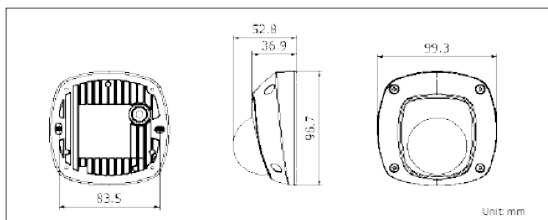

Dimensions

CMIP3132-28S	
Camera	
Image sensor	1/3" sensor
Min. illumination	0.07 lux@F1.2, AGC on 0 lux with IR
Shutter time	1/25s ~ 1/100,000s
Lens	2.8mm@F2.0
	2048 × 1536: Angle of view: 86° 1920 × 1080: Angle of view: 98.5°
Lens mount	M12
Day & night	ICR
Digital noise reduction	3D DNR
Wide dynamic range	Digital WDR
Backlight compensation	Yes, zone configurable
Built-in Microphone	Yes
Compression standard	
Video compression	H.264 / MJPEG
H.264 compression profile	Main profile
Bit rate	32 Kbps ~ 16 Mbps
Audio compression	G.711/G.726/MP2L2
Audio Bit Rate	64Kbps(G.711) / 16Kbps(G.726) / 32-128Kbps(MP2L2)
Image	
Max. image resolution	2048 × 1536
Frame rate	60Hz: 20fps (2048 x 1536), 30fps (1920 × 1080), 30fps (1280 x 720) 50Hz: 20fps (2048 x 1536), 25fps (1920 × 1080), 25fps (1280 x 720)
Image settings	Saturation, brightness, contrast adjustable through client software or web browser
ROI	Yes, up to 3 configurable areas
Network	
Network storage	NAS (iSCSI optional)
Alarm trigger	Motion detection, tampering alarm, network disconnect , IP address conflict, storage exception
Protocols	TCP/IP,ICMP,HTTP,HTTPS,FTP,DHCP,DNS,DDNS,RTP,RTSP,RTCP,PPPoE,NTP, UPnP,SMTp,SNMP,IGMP,802.1X,QoS,IPv6,Bonjour
System compatibility	ONVIF, PSIA, CGI, ISAPI
General functionalities	Flickerless, dual stream, heartbeat, mirror, user authentication, video mask, watermark
Interface	
Communication interface	1 RJ45 10M / 100M ethernet port
On-board storage	up to 64GB
Alarm Interface	1/1 alarm I/O
General	
Operating conditions	-22 °F ~ 140 °F(-30 °C ~ 60 °C), humidity 95% or less (non-condensing)
Power supply	DC12V ± 10%, PoE (802.3af)
Power consumption	Max. 5W
Impact protection	IEC60068-2-75Eh, 50J; EN50102, up to IK08
Ingress protection level	IP66
IR range	Up to 33ft (10m)
Dimensions	3.9" × 3.8" × 2.1"(99.3 × 96.7 × 52.8mm)
Weight	1.3lb(600g)