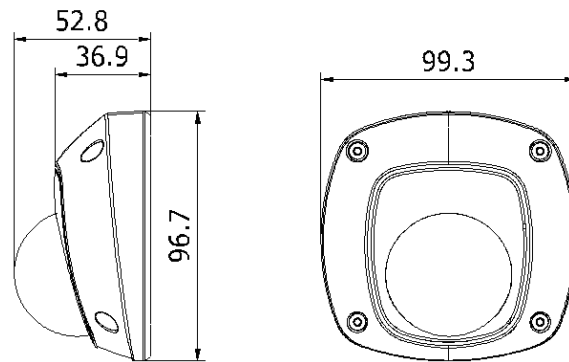

Dimensions: