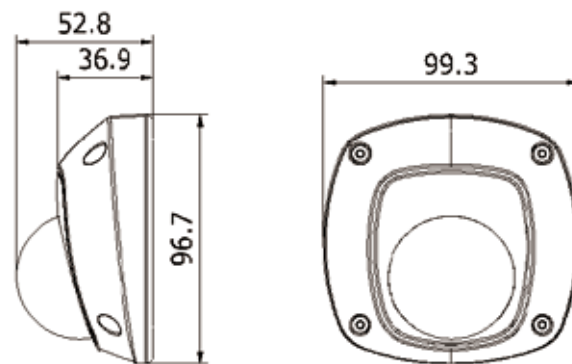

Dimensions: