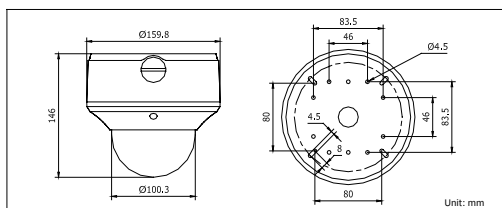

Dimensions

| CMIP3333-Z | |
|-----------------------------|--|
| Camera | |
| Image sensor | 1/3" sensor |
| Min. illumination | 0.17 lux @F1.6, AGC on 0 lux with IR |
| Shutter time | 1/25s ~ 1/100,000s |
| Lens | 2.7 ~ 9 mm @F1.6, Angle of view: 101° ~ 30.4° |
| Lens mount | φ14 |
| Auto iris | DC drive |
| Day & Night | IR cut filter with auto switch |
| Wide dynamic range | 120dB |
| Digital noise reduction | 3D DNR |
| Compression Standard | |
| Video compression | H.264 / MPEG4 / MJPEG |
| Bit rate | 32 Kbps ~ 16 Mbps |
| Dual stream | Yes |
| Image | |
| Max. Image Resolution | 2048 × 1536 |
| Frame rate | 60Hz: 15fps (2048 × 1536), 30fps (1920 × 1080), 30fps (1280 × 720) 50Hz: 12.5fps (2048 × 1536), 25fps (1920 × 1080), 25fps (1280 × 720) |
| Image settings | Saturation, Brightness, Contrast adjustable by client software or web browser |
| Network | |
| Network storage | NAS (iSCSI optional) |
| Alarm trigger | Motion detection, tampering alarm, network disconnect, IP address conflict, storage exception |
| Protocols | TCP/IP, HTTP, DHCP, DNS, DDNS, RTP, RTSP, PPPoE, SMTP, NTP, SNMP, HTTPS, FTP, 802.1x, Qos (SIP, SRTP, IPv6 optional) |
| Security | User authentication, watermark |
| System compatibility | ONVIF |
| Interface | |
| Communication interface | 1 RJ45 10 M / 100 M Ethernet interface |
| Video output | 1 Vp-p composite output (75 Ω/RCA) |
| On-board storage | Built-in Micro SD slot, up to 32 GB |
| Reset button | Yes |
| General | |
| Operating conditions | -13 ° F ~ 140 ° F (-25 ° C ~ 60 ° C) Humidity 95% or less (non-condensing) |
| Power supply | 24 VAC ± 10%, PoE (802.3af) |
| Power consumption | Max. 12W |
| Impact protection | IEC60068-2-75Eh, 50J; EN50102, up to IK10 |
| Weather proof rating | IP66 |
| IR range | Approx. 65 ~ 100ft (About 20~30m) |
| Dimensions | φ6.29" × 5.75" (φ159.8 × 146 mm) |
| Weight | 4.62 lbs (2100g) |