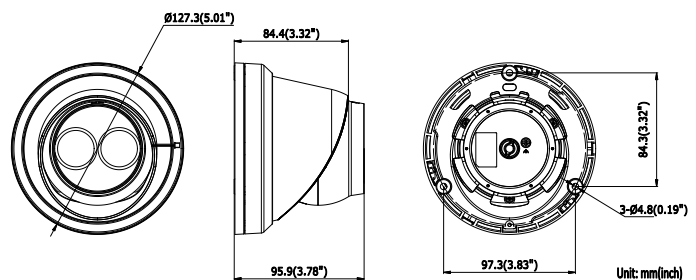

Dimensions: