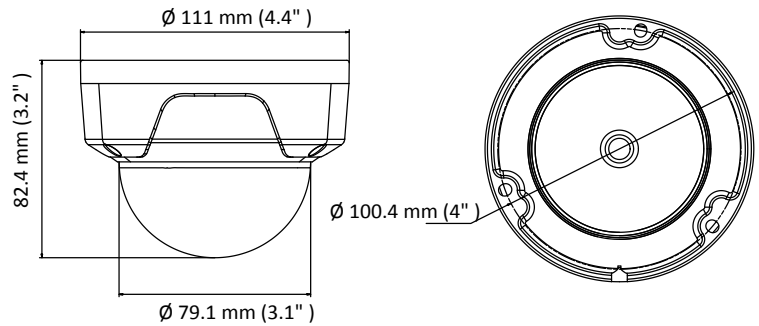

Dimensions: