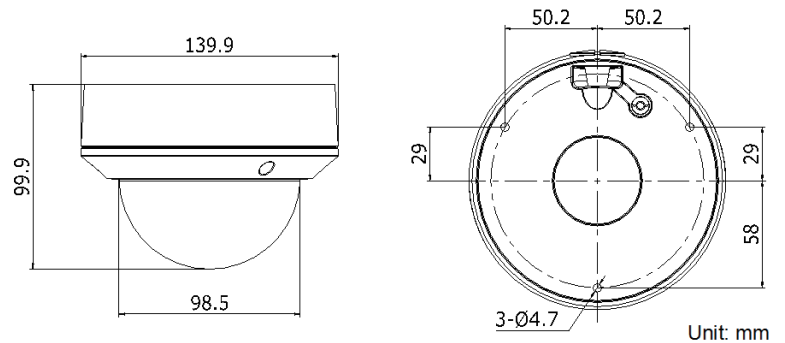

Dimensions:

WDR
120dB

Platinum 2MP Network Vari-focal Dome Camera

CMIP7223W-S

CAMERA	
Image Sensor	1/2.8" Progressive Scan CMOS
Min. Illumination	0.01Lux @(F1.2,AGC ON), 0.014 Lux @(F1.4,AGC ON), 0 Lux with IR
Shutter Speed	1/3 s to 1/10,000 s
Slow Shutter	Support
Lens	2.8 - 12 mm @ F1.4
Lens Mount	Φ14
Day & Night	IR cut filter with auto switch
DNR	3D DNR
Wide Dynamic Range	120dB
Angle Adjustment	Pan:0° - 355°, Tilt: 0° - 75°, Rotation: 0° - 355°
Compression Standard	
Video Compression	H.264 / MJPEG/H.264 Zip+
H.264 Type	Main Profile
Video Bit Rate	32 Kbps ~ 8 Mbps
Audio Compression	G.711/G.722.1/G.726/MP2L2
Audio Bit rate	64Kbps(G.711) / 16Kbps(G.722.1) / 16Kbps(G.726) / 32-128Kbps(MP2L2)
Image	
Max. Resolution	1920 × 1080
Frame Rate	60Hz: 30fps (1920 × 1080, 1280 × 960, 1280 × 720) 50Hz: 25fps(1920 × 1080, 1280 × 960, 1280 × 720)
Image Setting	Rotate Mode, Saturation, Brightness, Contrast, Sharpness adjustable by client software or web browser
BLC	Support, zone configurable
ROI Codec	Support
Network	
Network Storage	NAS (Support NFS,SMB/CIFS), ANR
Alarm Trigger	Motion detection, Tampering alarm, Network disconnect, IP address conflict, Storage exception
Protocols	TCP/IP, UDP, ICMP, HTTP, HTTPS, FTP, DHCP, DNS, DDNS, RTP, RTSP, RTCP, PPPoE, NTP, UPnP, SMTP, SNMP, IGMP, 802.1X, QoS, IPv6, Bonjour
General	One-key reset, Flash-prevention, dual stream, heartbeat, mirror, password protection, privacy mask, watermark, IP address filtering, Anonymous access
Standard	ONVIF (PROFILE S, PROFILE G), PSIA, CGI, ISAPI
Interface	
Communication Interface	1 RJ45 10M/100M Ethernet port
On-board storage	Built-in Micro SD/SDHC/SDXC slot, up to 128GB
Reset	Yes